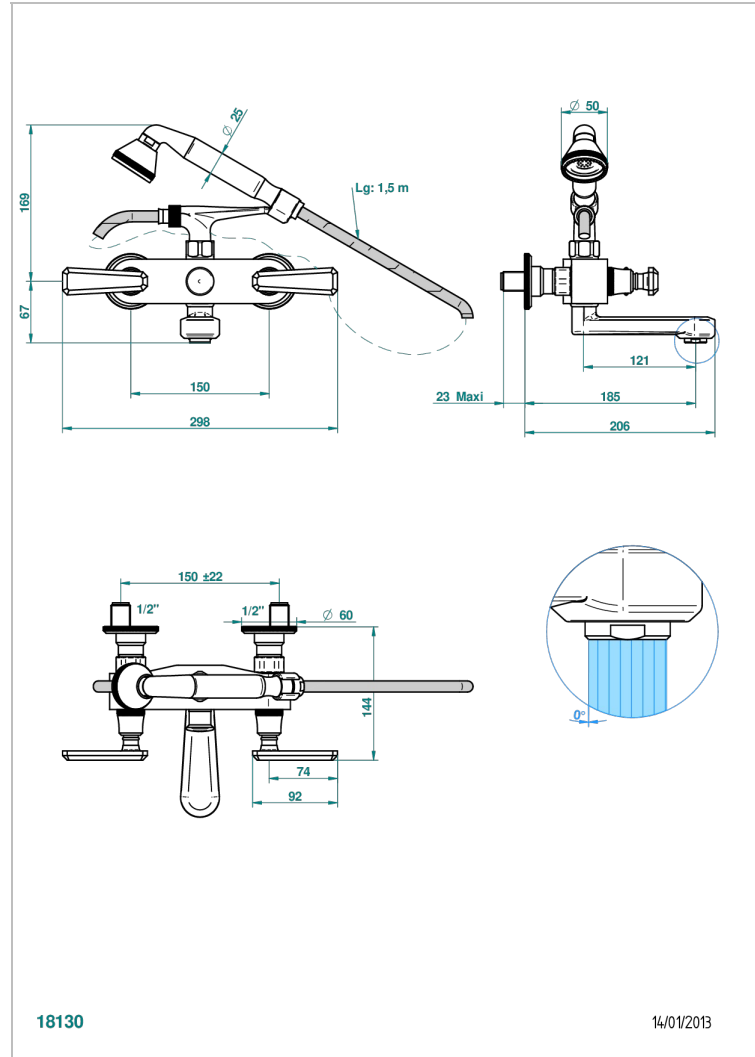

TRADITION WITH LEVER

A58-13B

Wall mounted 2-hole bath/shower mixer, shower and hose

CHARACTERISTIC

- ACS : 21ACCLY033

TECHNICAL SPECS

- Recommandé : 3 bars (max. 5 bars) - Advised : 43,5 psi (max. 72 psi)
- Bec : 35 l/min à 3 bars - Douchette : 9,5 l/min à 3 bars
- Spout : 9.26 gpm at 43.5 psi - Handshower : 2.5 gpm at 43.5 psi

STANDARDS

AVAILABLE FINITIONS

Antique nickel - H28
Black ceram - D30
Blush PVD - H62
Brass color PVD - H49
Brown bronze color PVD - F33
Gold color PVD - H52

Graphite PVD - H64
Lacquered light bronze - D01
Matt Umber PVD - H67
Matt blush PVD - H60
Matt brass color PVD - H50
Matt brown bronze color PVD - F34