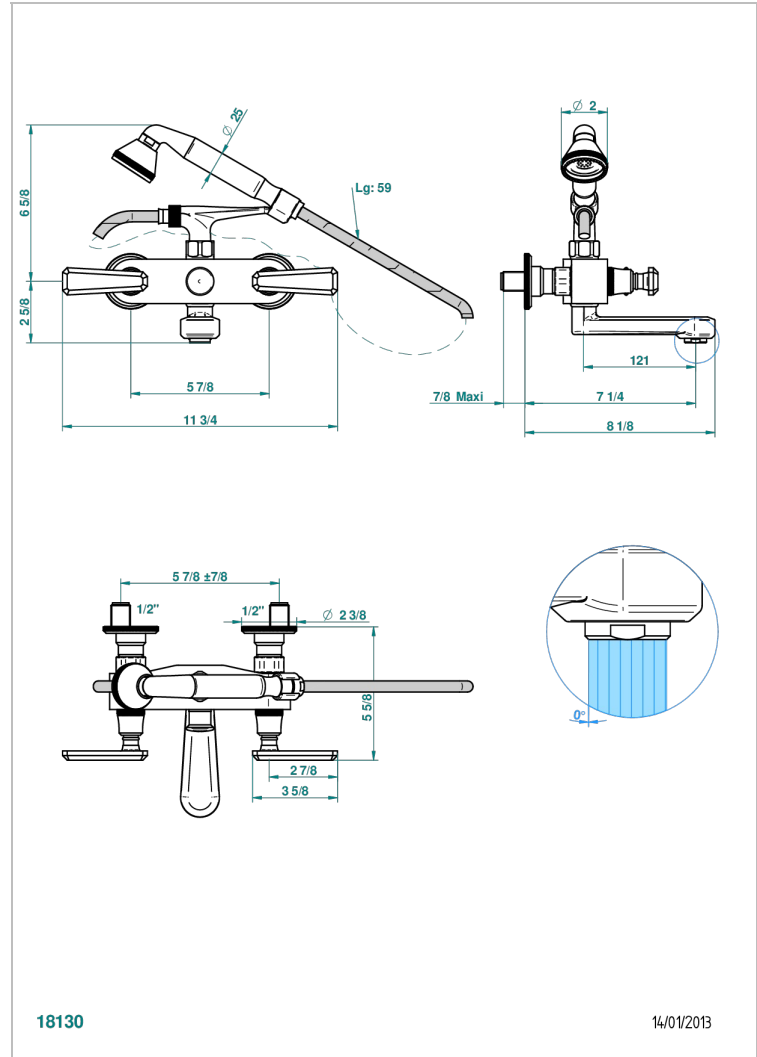

# TRADITION WITH LEVER

A58-13B

Wall mounted 2-hole bath/shower mixer, shower and hose

## TECHNICAL SPECS

- Recommandé : 3 bars (max. 5 bars) - Advised : 43,5 psi (max. 72 psi)
- Bec : 35 l/min à 3 bars - Douchette : 9,5 l/min à 3 bars
- Spout : 9.26 gpm at 43.5 psi - Handshower : 2.5 gpm at 43.5 psi