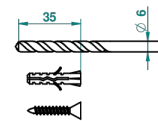

24583

08/10/2010

CHARACTERISTIC

- Duomo
- Robe hook single small

AVAILABLE FINITIONS

Black ceram - D30
Blush PVD - H62
Brass color PVD - H49
Brown bronze color PVD - F33
Chrome polished - A02
Chrome polished / gold polished - G02

Copper antique matt, coated - H07
Gold color PVD - H52
Gold mat - F07
Gold polished - F01
Graphite PVD - H64
Light coated bronze - D01

Matt Umber PVD - H67
Matt blush PVD - H60
Matt brass color PVD - H50
Matt brown bronze color PVD - F34
Matt chrome (American satin) - C02
Matt gold color PVD - H53

Matt graphite PVD - H65
Matt nickel (American satin) - C01
Matt nickel color PVD - H56
Nickel antique / Sovereign - H28
Nickel color PVD - H55
Nickel polished - B01

Soft gold - F30
Soft matt gold - F31
Umber PVD - H66