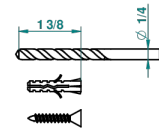

24583

08/10/2010

CHARACTERISTIC

- Duomo
- Single robe hook

AVAILABLE FINITIONS

Antique nickel - H28
Black ceram - D30
Blush PVD - H62
Brass color PVD - H49
Brown bronze color PVD - F33
Gold color PVD - H52

Graphite PVD - H64
Lacquered light bronze - D01
Matt Umber PVD - H67
Matt blush PVD - H60
Matt brass color PVD - H50
Matt brown bronze color PVD - F34

Matt chrome - C02
Matt gold - F07
Matt gold color PVD - H53
Matt graphite PVD - H65
Matt nickel (color finish) - C01
Matt nickel color PVD - H56

Nickel color PVD - H55
Polished chrome (color finish) - A02
Polished chrome / Polished gold (color finish) - G02
Polished gold (color finish) - F01
Polished nickel - B01
Soft gold - F30

Soft matt gold - F31
Umber PVD - H66
Varnished matt antique red copper (color finish) - H07