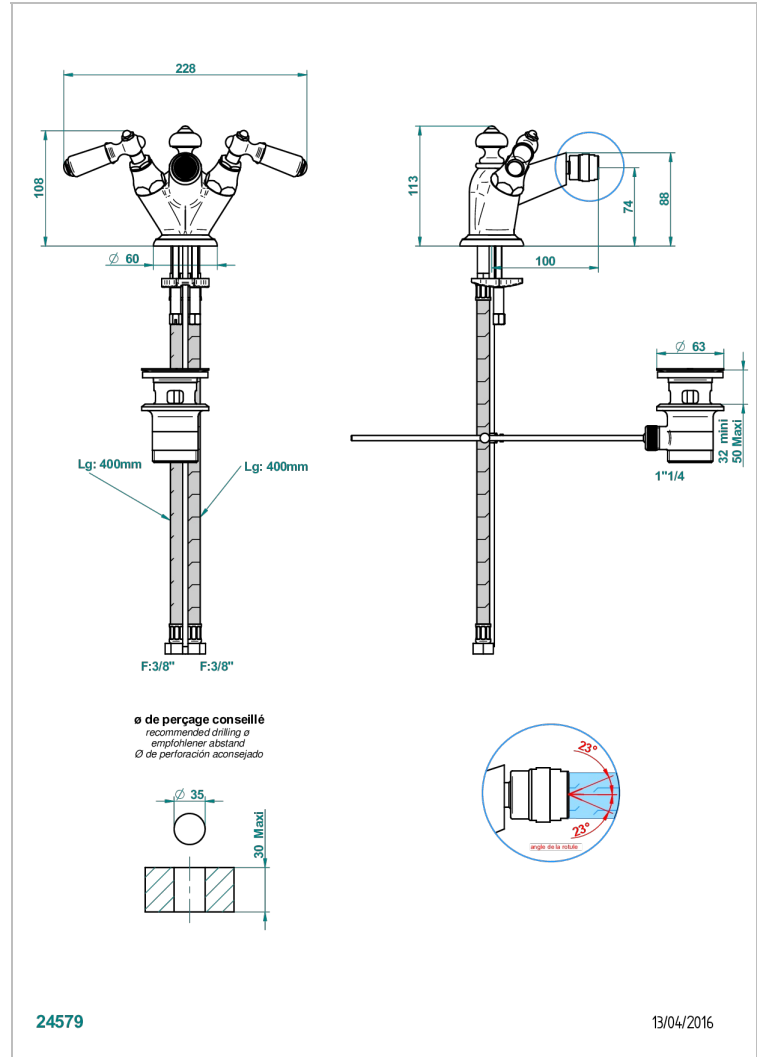

BROADWAY WITH LEVER

A04-3202

1-hole bidet mixer with swivel jet handshower with waste

CHARACTERISTIC

- ACS : 17ACCLY613
- NF : NF EN 200 - IA - Chrome

STANDARDS

TECHNICAL SPECS

- Recommandé : 3 bars (max. 5 bars) - Advised : 43,5 psi (max. 72 psi)
- 15 l/min à 3 bars (4 gpm at 43.5 psi)