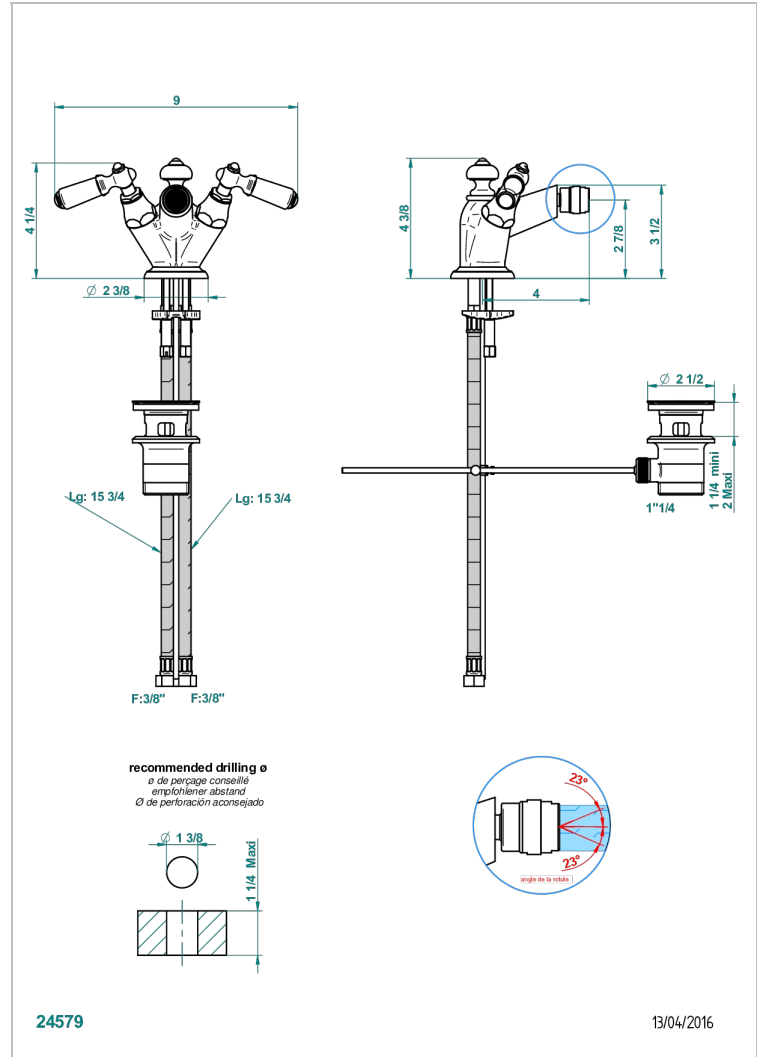

BROADWAY WITH LEVER

A04-3202

1-hole bidet mixer with swivel jet handshower with waste

THG[®]
PARIS

CHARACTERISTIC

- ACS : 17ACCLY613
- NF : NF EN 200 - IA - Chrome

STANDARDS

TECHNICAL SPECS

- Recommandé : 3 bars (max. 5 bars) - Advised : 43,5 psi (max. 72 psi)
- 15 l/min à 3 bars (4 gpm at 43.5 psi)

AVAILABLE FINITIONS

Antique nickel - H28
Black ceram - D30
Blush PVD - H62
Brass color PVD - H49
Brown bronze color PVD - F33
Gold color PVD - H52