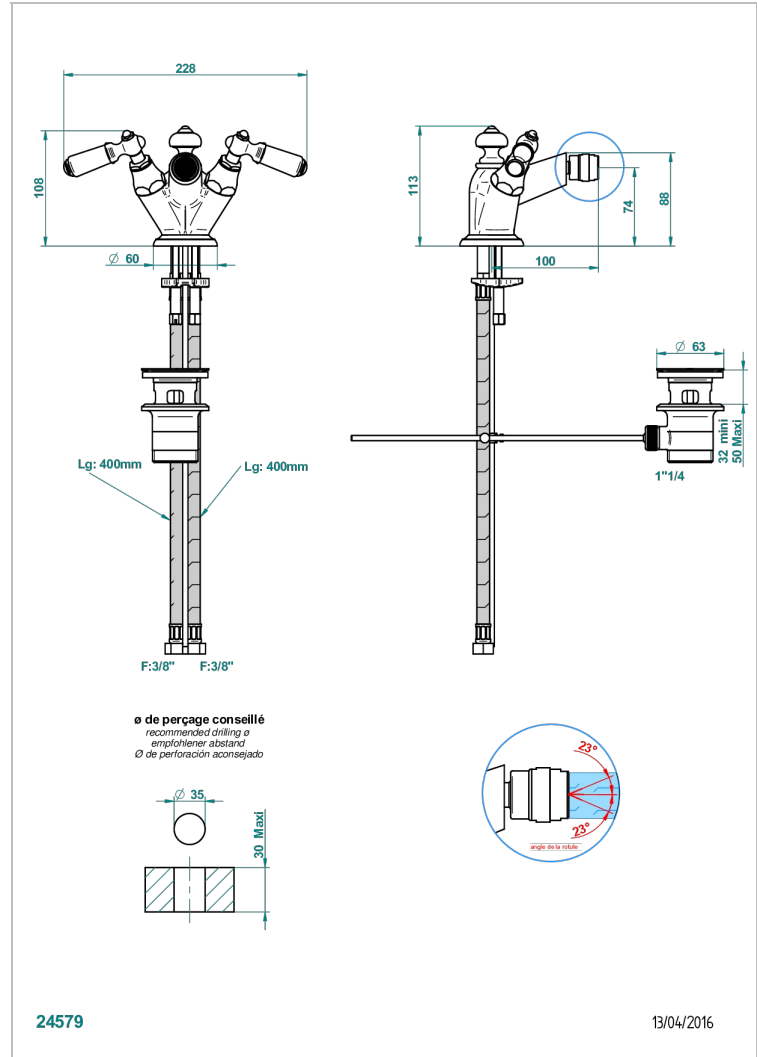

BROADWAY WITH LEVER

A04-3202

1-hole bidet mixer with swivel jet handshower with waste

CHARACTERISTIC

- ACS : 17ACCLY613
- NF : NF EN 200 - IA - Chrome

TECHNICAL SPECS

- Recommandé : 3 bars (max. 5 bars) - Advised : 43,5 psi (max. 72 psi)
- 15 l/min à 3 bars (4 gpm at 43.5 psi)