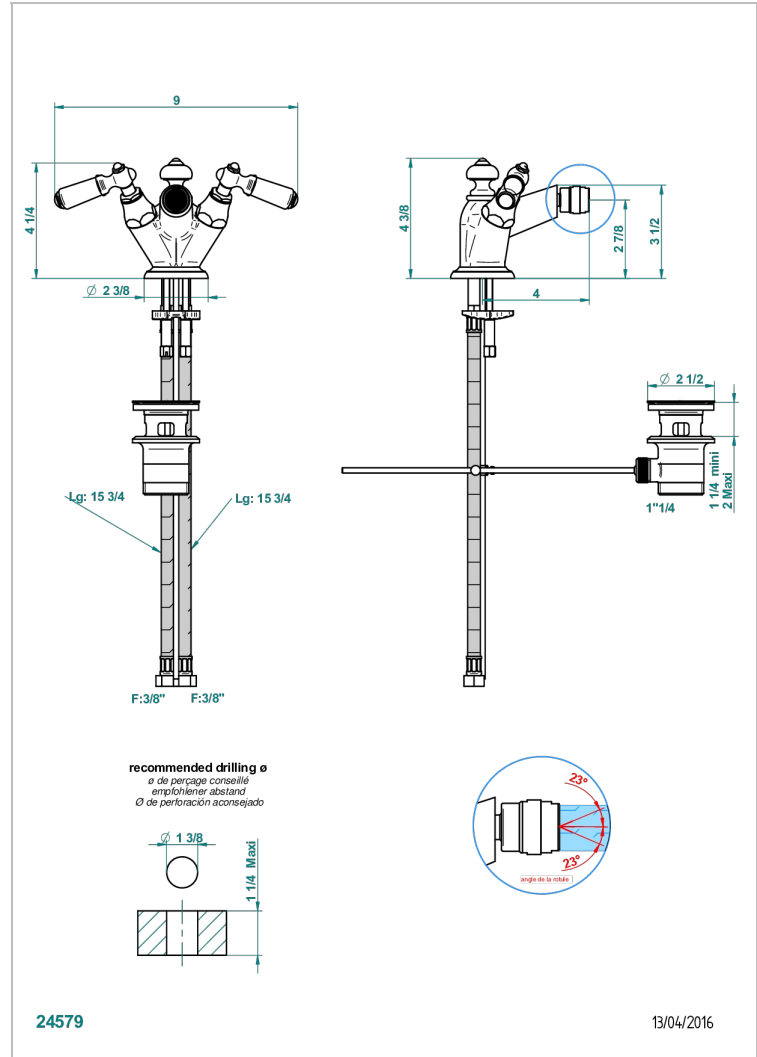

# BROADWAY WITH LEVER

A04-3202

1-hole bidet mixer with swivel jet handshower with waste

THG<sup>®</sup>  
PARIS

## CHARACTERISTIC

- ACS : 17ACCLY613
- NF : NF EN 200 - IA - Chrome