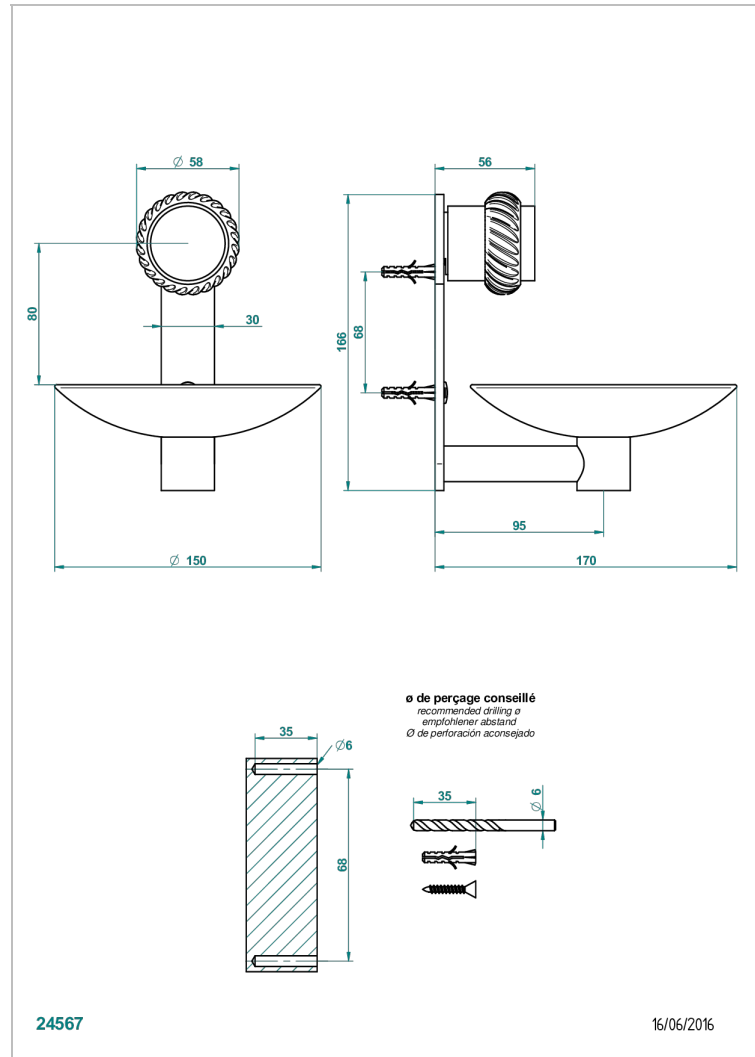

# DIPLOMATE ROPED RINGS

U4C-546GM

Soap dish, wall mounted, 6" diameter

24567

16/06/2016

## CHARACTERISTIC

- Diplomat Roped rings
- Soap dish, wall mounted, 6" diameter