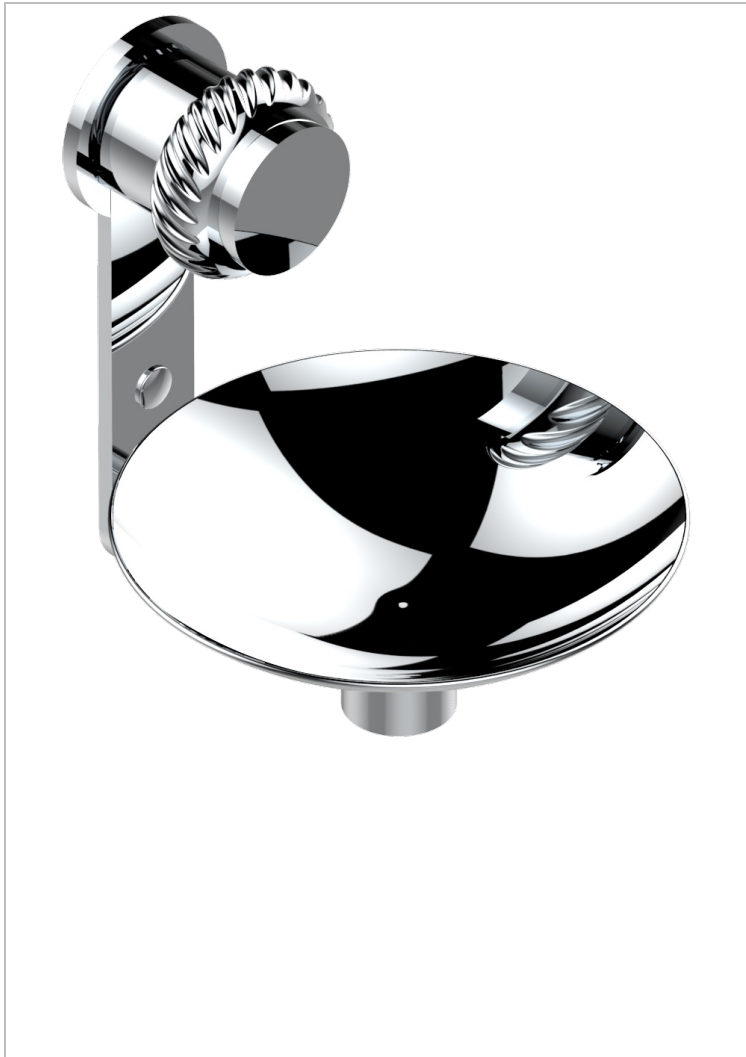

# DIPLOMATE ROPED RINGS

U4C-546GM

Soap dish, wall mounted, 6" diameter

24567

16/06/2016

## CHARACTERISTIC

- Diplomat Roped rings
- Soap dish, wall mounted, 6" diameter

## AVAILABLE FINITIONS

Black ceram - D30  
Blush PVD - H62  
Brass color PVD - H49  
Brown bronze color PVD - F33  
Chrome polished - A02  
Chrome polished / gold polished - G02

Copper antique matt, coated - H07  
Gold color PVD - H52  
Gold mat - F07  
Gold polished - F01  
Graphite PVD - H64  
Light coated bronze - D01

Matt Umber PVD - H67  
Matt blush PVD - H60  
Matt brass color PVD - H50  
Matt brown bronze color PVD - F34  
Matt chrome (American satin) - C02  
Matt gold color PVD - H53

Matt graphite PVD - H65  
Matt nickel (American satin) - C01  
Matt nickel color PVD - H56  
Nickel antique / Sovereign - H28  
Nickel color PVD - H55  
Nickel polished - B01