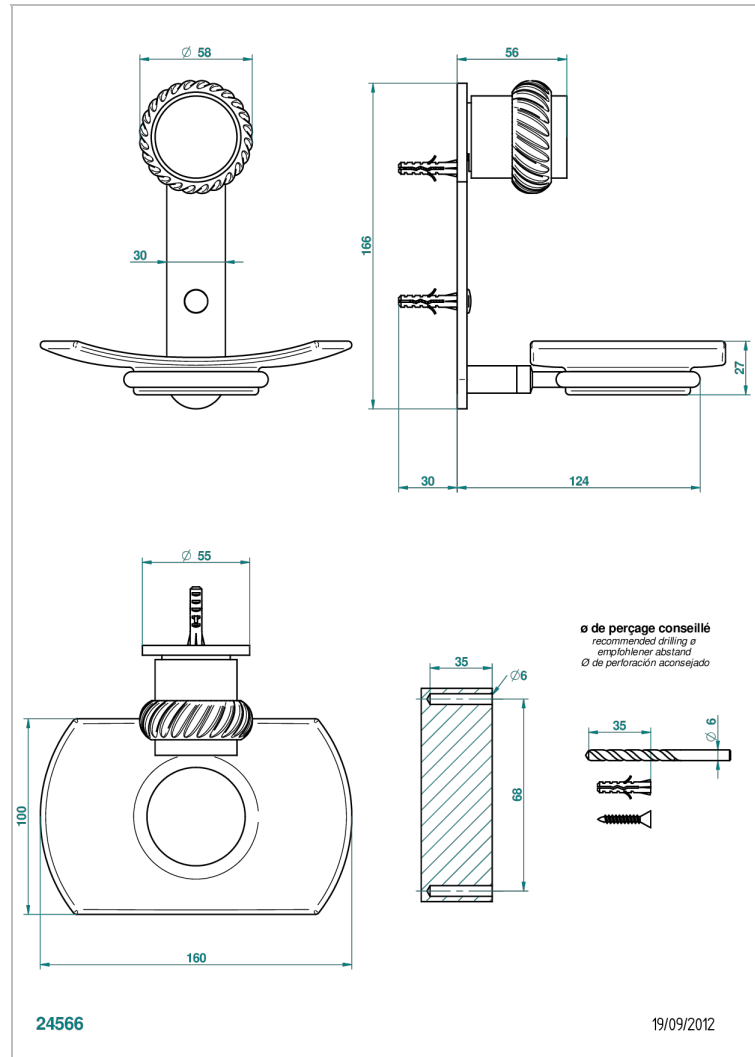

DIPLOMATE ROPED RINGS

U4C-500

Glass soap dish, wall mounted

CHARACTERISTIC

- Diplome Roped rings
- Glass soap dish, wall mounted

AVAILABLE FINITIONS

Black ceram - D30
Blush PVD - H62
Brass color PVD - H49
Brown bronze color PVD - F33
Chrome polished - A02
Chrome polished / gold polished - G02

Copper antique matt, coated - H07
Gold color PVD - H52
Gold mat - F07
Gold polished - F01
Graphite PVD - H64
Light coated bronze - D01

Matt Umber PVD - H67
Matt blush PVD - H60
Matt brass color PVD - H50
Matt brown bronze color PVD - F34
Matt chrome (American satin) - C02
Matt gold color PVD - H53