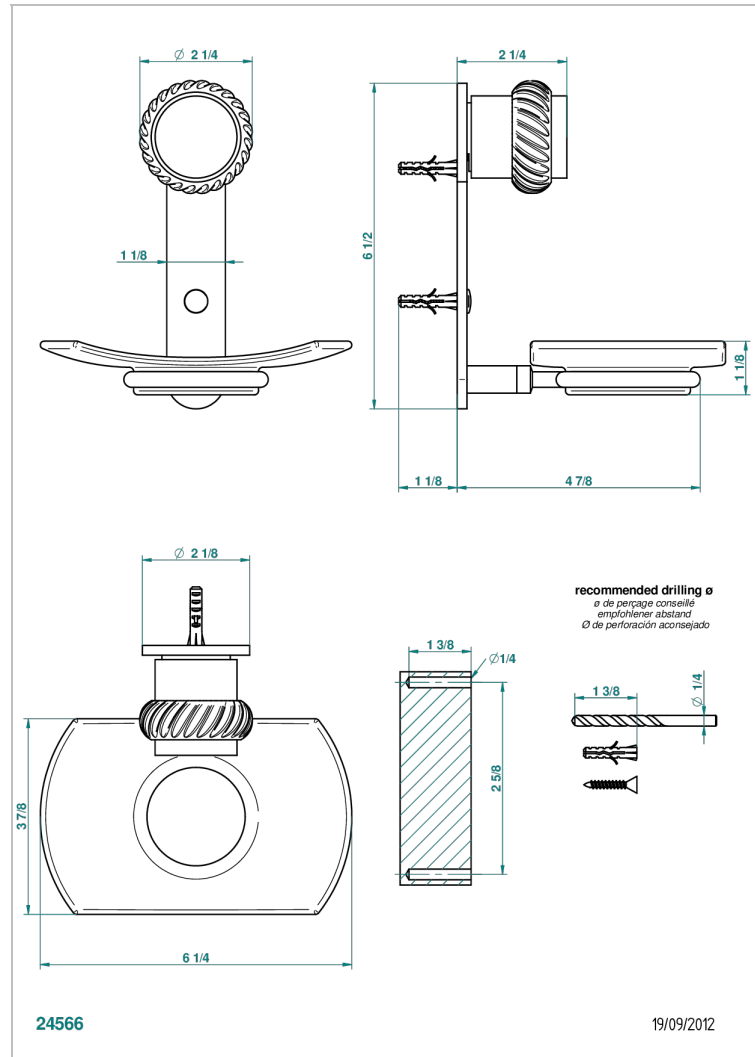

# DIPLOMATE ROPED RINGS

U4C-500

Glass soap dish, wall mounted

## CHARACTERISTIC

- Diplomate Roped rings
- Glass soap dish, wall mounted