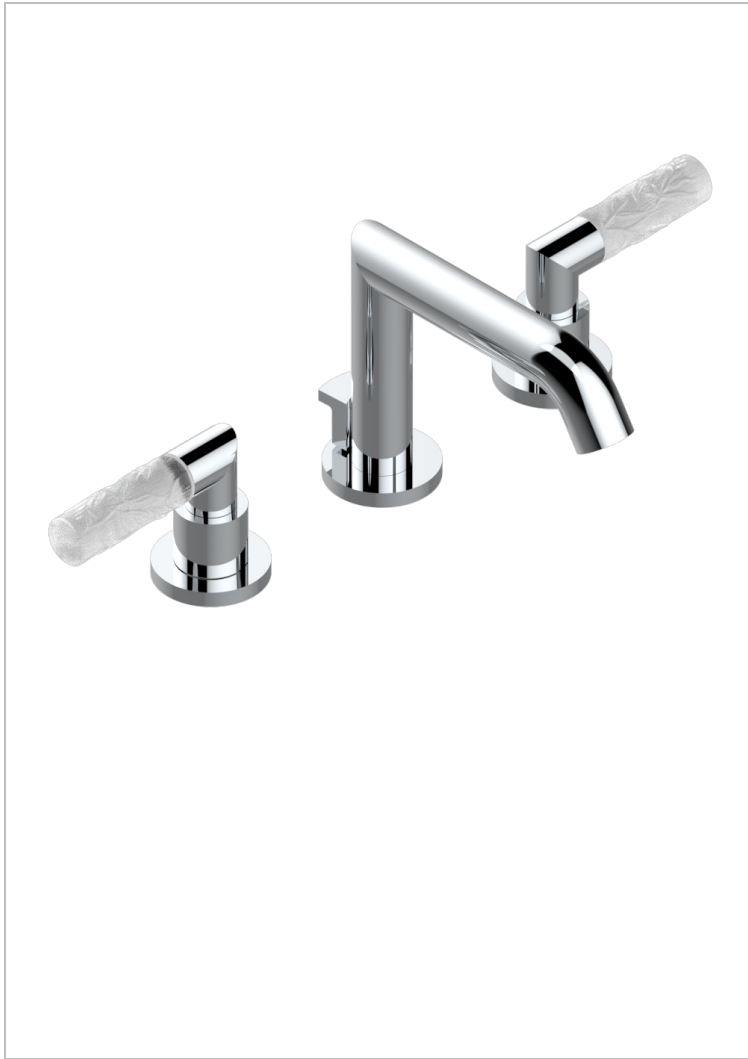

# BAMBOU CLEAR CRYSTAL

A35-151M/US

Widespread lavatory set with drain for 1 1/4" + countertop

## CHARACTERISTIC

- Bambou Clear crystal
- Widespread lavatory set with drain for 1 1/4" + countertop

## AVAILABLE FINITIONS

Black ceram - D30  
Blush PVD - H62  
Brass color PVD - H49  
Brown bronze color PVD - F33  
Chrome polished - A02  
Chrome polished / gold polished - G02

Copper antique matt, coated - H07  
Gold color PVD - H52  
Gold mat - F07  
Gold polished - F01  
Graphite PVD - H64  
Light coated bronze - D01