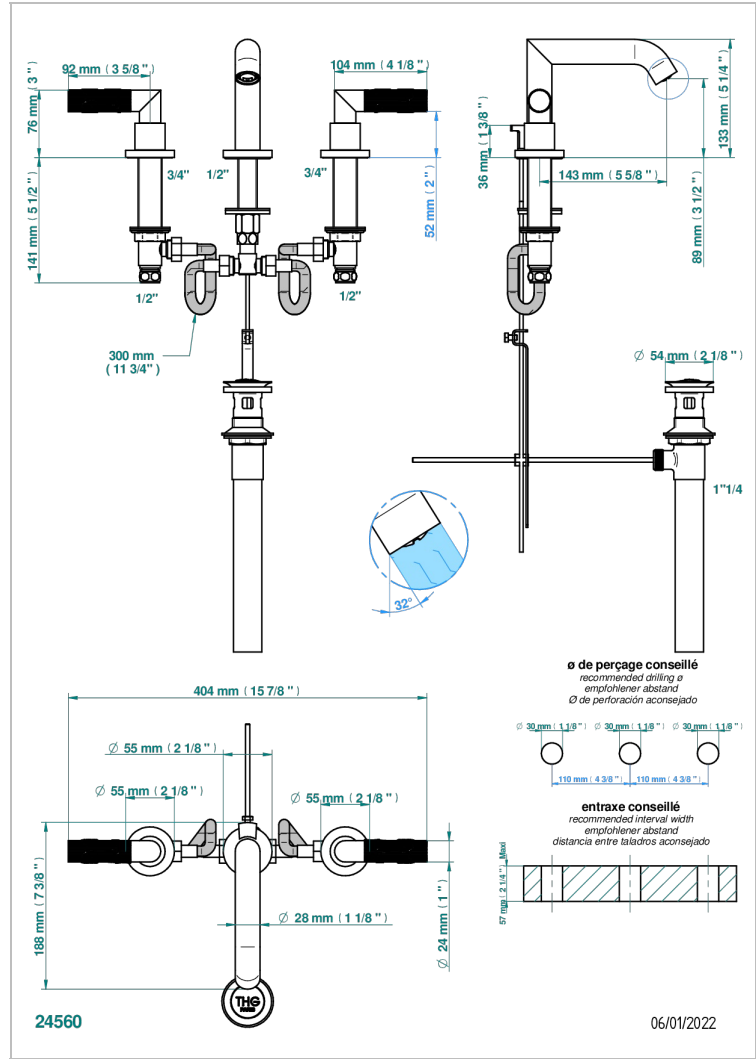

# BAMBOU CLEAR CRYSTAL

A35-151M/US

Widespread lavatory set with drain for 1 1/4" + countertop

## CHARACTERISTIC

- Bambou Clear crystal
- Widespread lavatory set with drain for 1 1/4" + countertop