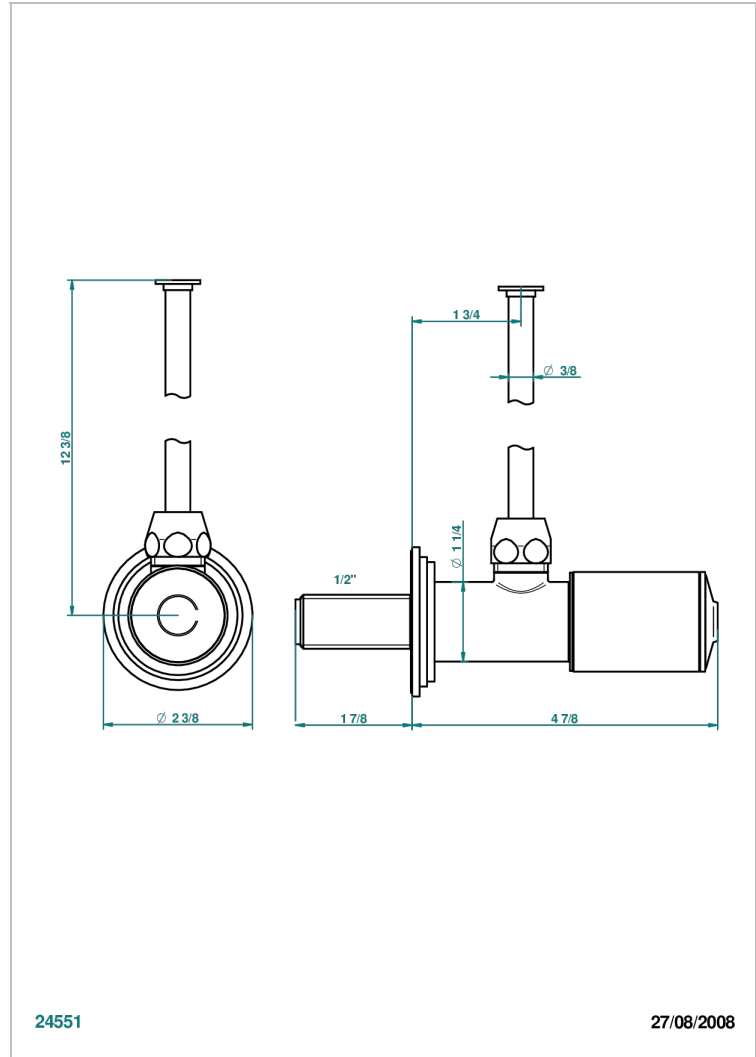

G2T-181/S

1/2" stylised adjustable stop cock with 30 cm tube

24551

27/08/2008

## CHARACTERISTIC

- Faubourg Metal
- 1/2" stylised adjustable stop cock with 30 cm tube