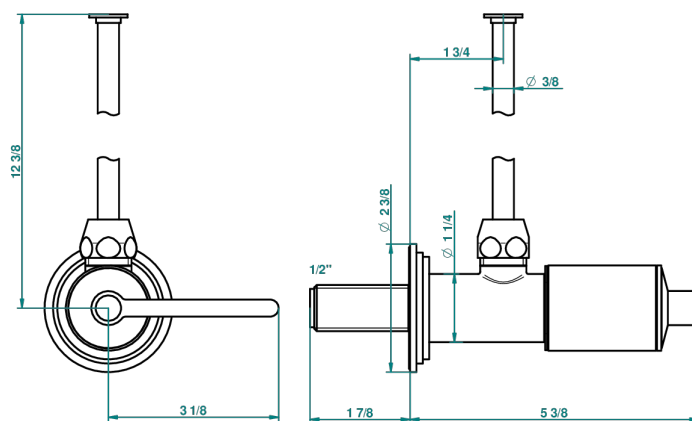

# FAUBOURG METAL WITH LEVER

G2U-181/S

1/2" stylised adjustable stop cock with 30 cm tube

THG<sup>®</sup>  
PARIS

24549

27/08/2008

## CHARACTERISTIC

- Faubourg Metal with lever
- 1/2" stylised adjustable stop cock with 30 cm tube