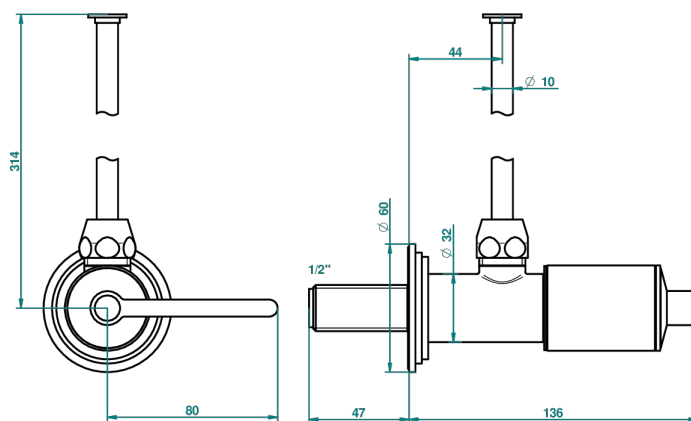

# FAUBOURG METAL WITH LEVER

G2U-181/S

1/2" stylised adjustable stop cock with 30 cm tube

THG<sup>®</sup>  
PARIS

24549

27/08/2008

## CHARACTERISTIC

- Faubourg Metal with lever
- 1/2" stylised adjustable stop cock with 30 cm tube