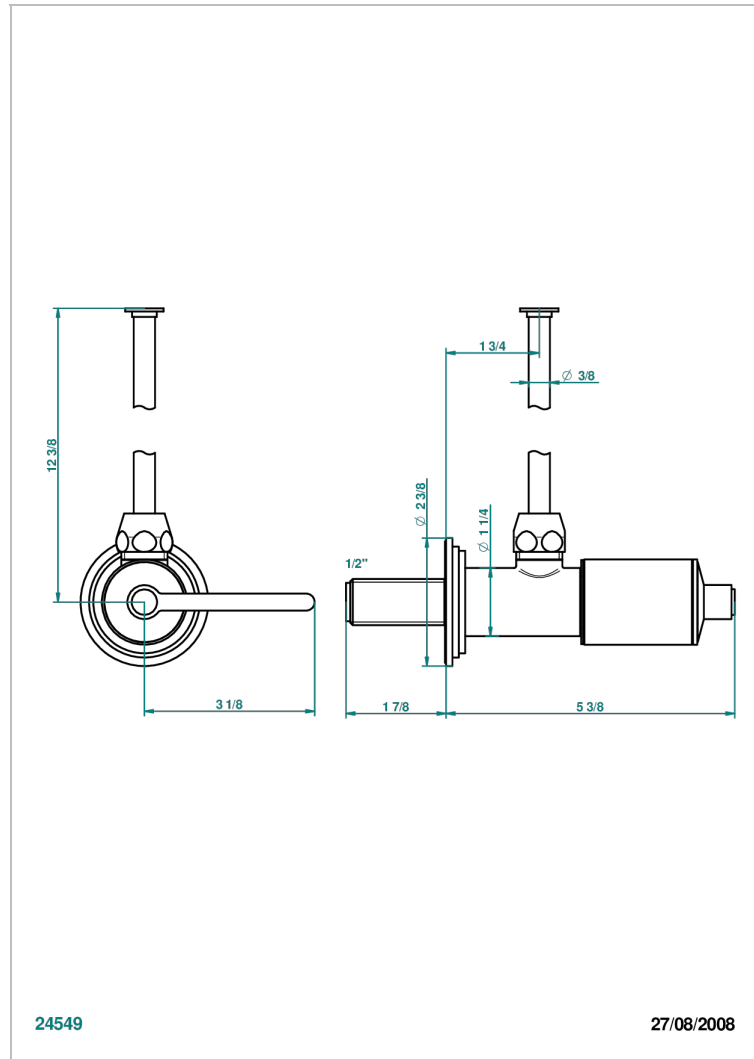

# FAUBOURG METAL WITH LEVER

G2U-181/S

1/2" stylised adjustable stop cock with 30 cm tube

THG<sup>®</sup>  
PARIS

## CHARACTERISTIC

- Faubourg Metal with lever
- 1/2" stylised adjustable stop cock with 30 cm tube