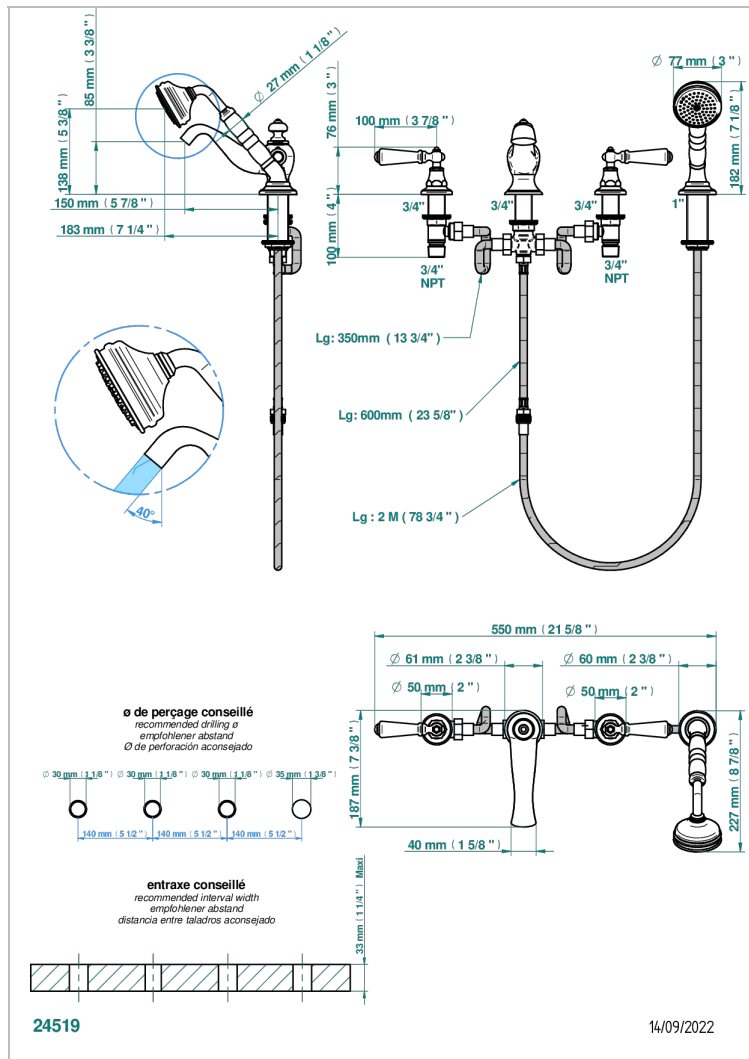

BROADWAY WITH LEVER

A04-112BG

Rim mounted 4-hole bath/shower mixer, diverter to goliath spout

THG[®]
PARIS

CHARACTERISTIC

- ACS : 18ACCLY473
- DVGW : DW-6051CN0453
- NF : NF EN 200 - IID/A - Chrome

TECHNICAL SPECS

- Recommandé : 3 bars (max. 5 bars) - Advised : 43,5 psi (max. 72 psi)
- Bec : 22 l/min à 3 bars - Douchette : 9,5 l/min à 3 bars
- Spout : 5.82 gpm at 43.5 psi - Handshower : 2.5 gpm at 43.5 psi
- Débit 2 fonctions utilisées : 22 l/min à 3 bars cumulés - 2 fonctions used : 5.82 gpm at 43.5 psi cumulated

STANDARDS

AVAILABLE FINITIONS

Antique nickel - H28
Black ceram - D30
Blush PVD - H62
Brass color PVD - H49
Brown bronze color PVD - F33
Gold color PVD - H52

Graphite PVD - H64
Lacquered light bronze - D01
Matt Umber PVD - H67
Matt blush PVD - H60
Matt brass color PVD - H50
Matt brown bronze color PVD - F34