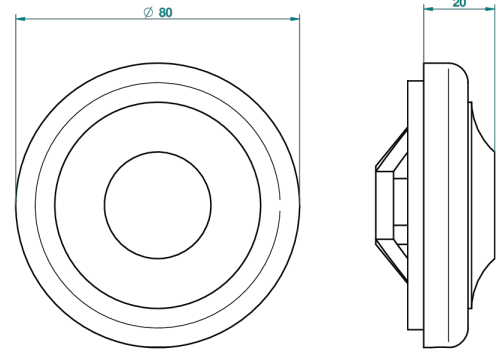

# CHARLESTON WITH LEVER HANDLES

G75-301GEBUS

Control knob for Geberit waste overflow

2449

01/04/2010

## CHARACTERISTIC

- Charleston with lever handles
- Control knob for Geberit waste overflow