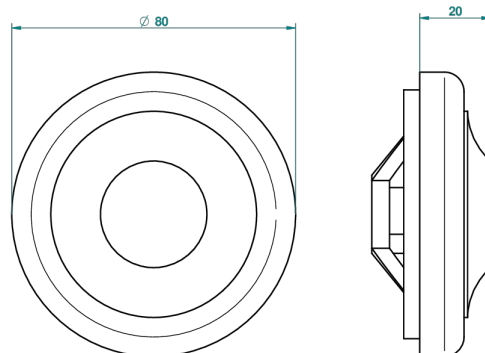

# CHARLESTON WITH SMOOTH METAL LEVER HANDLES

G3N-301GEBUS

Control knob for Geberit waste overflow

2449

01/04/2010

## CHARACTERISTIC

- Charleston with smooth metal lever handles
- Control knob for Geberit waste overflow