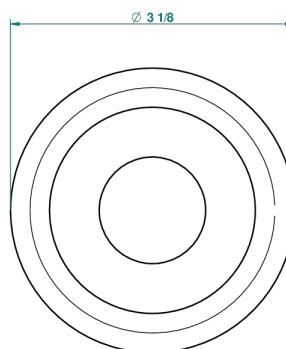

# CHARLESTON WITH SMOOTH METAL LEVER HANDLES

G3N-301GEBUS

Control knob for Geberit waste overflow

2449

01/04/2010

## CHARACTERISTIC

- Charleston with smooth metal lever handles
- Control knob for Geberit waste overflow