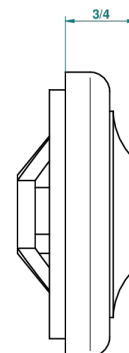

# CHARLESTON WITH SMOOTH METAL LEVER HANDLES

G3N-301GEBUS

Control knob for Geberit waste overflow

2449

01/04/2010

## CHARACTERISTIC

- Charleston with smooth metal lever handles
- Control knob for Geberit waste overflow