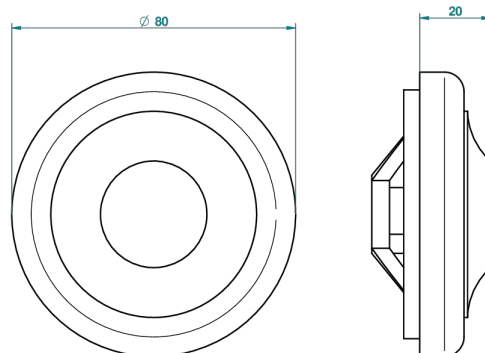

1900 WITH SMOOTH METAL LEVER HANDLES

G3M-301GEBUS

Control knob for Geberit waste overflow

2449

01/04/2010

CHARACTERISTIC

- 1900 with smooth metal lever handles
- Control knob for Geberit waste overflow

AVAILABLE FINITIONS