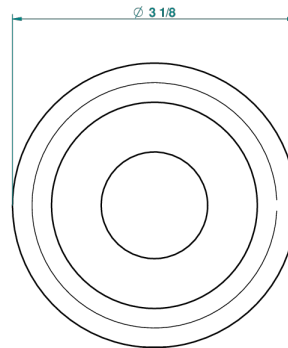

# 1900 WITH SMOOTH METAL LEVER HANDLES

G3M-301GEBUS

Control knob for Geberit waste overflow

2449

01/04/2010

## CHARACTERISTIC

- 1900 with smooth metal lever handles
- Control knob for Geberit waste overflow