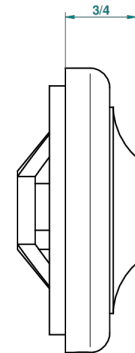

# 1900 WITH SMOOTH METAL LEVER HANDLES

G3M-301GEBUS

Control knob for Geberit waste overflow

2449

01/04/2010

## CHARACTERISTIC

- 1900 with smooth metal lever handles
- Control knob for Geberit waste overflow