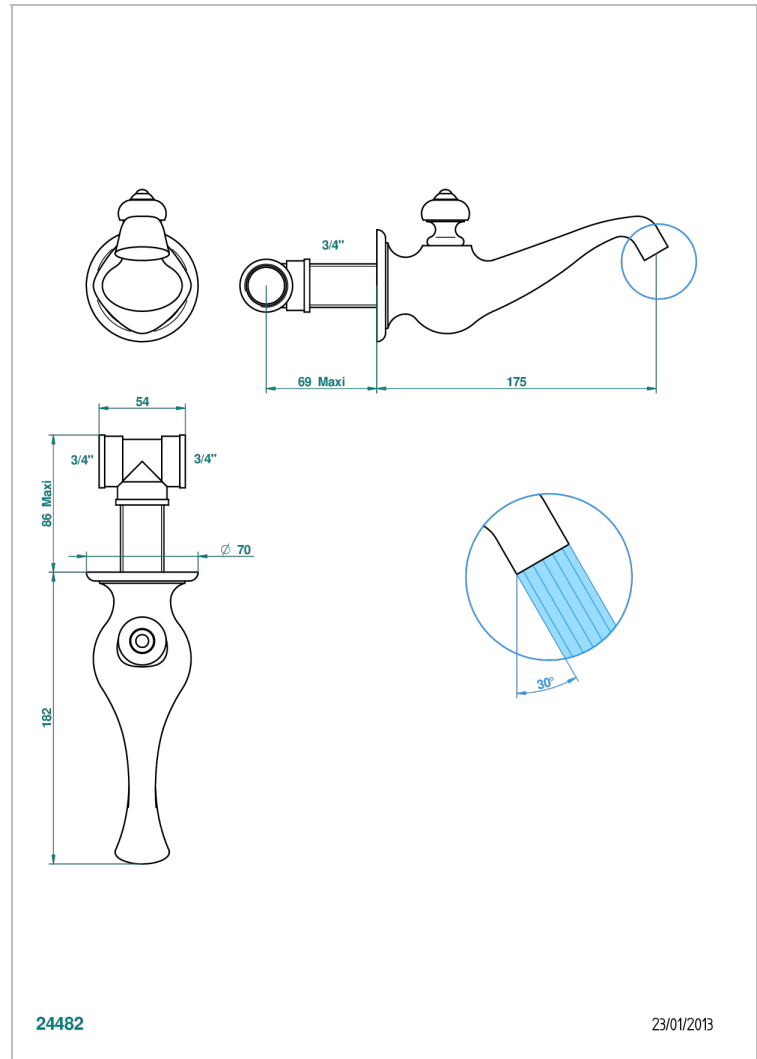

# BROADWAY WITH LEVER

A04-22G

Wall mounted bath spout, goliath

THG<sup>®</sup>  
PARIS

## CHARACTERISTIC

- Broadway with Lever
- Wall mounted bath spout, goliath

## AVAILABLE FINITIONS

Antique nickel - H28  
Black ceram - D30  
Blush PVD - H62  
Brass color PVD - H49  
Brown bronze color PVD - F33  
Gold color PVD - H52

Graphite PVD - H64  
Lacquered light bronze - D01  
Matt Umber PVD - H67  
Matt blush PVD - H60  
Matt brass color PVD - H50  
Matt brown bronze color PVD - F34