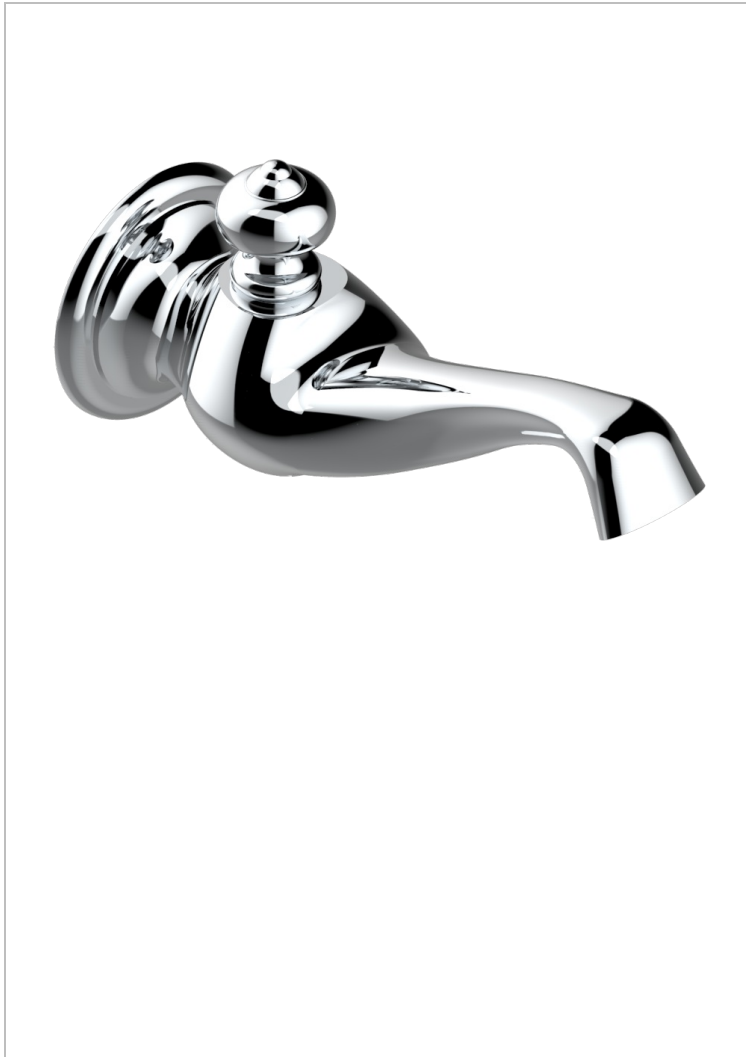

BROADWAY WITH LEVER

A04-22G

Wall mounted bath spout, goliath

THG[®]
PARIS

CHARACTERISTIC

- Broadway with Lever
- Wall mounted bath spout, goliath

AVAILABLE FINITIONS

Antique nickel - H28
Black ceram - D30
Blush PVD - H62
Brass color PVD - H49
Brown bronze color PVD - F33
Gold color PVD - H52

Graphite PVD - H64
Lacquered light bronze - D01
Matt Umber PVD - H67
Matt blush PVD - H60
Matt brass color PVD - H50
Matt brown bronze color PVD - F34

Matt chrome - C02
Matt gold - F07
Matt gold color PVD - H53
Matt graphite PVD - H65
Matt nickel (color finish) - C01
Matt nickel color PVD - H56

Natural smoked Brass - A13
Nickel color PVD - H55
Polished chrome (color finish) - A02
Polished chrome / Polished gold (color finish) - G02
Polished gold (color finish) - F01
Polished nickel - B01

Soft gold - F30
Soft matt gold - F31
Umber PVD - H66
Varnished matt antique red copper (color finish) - H07