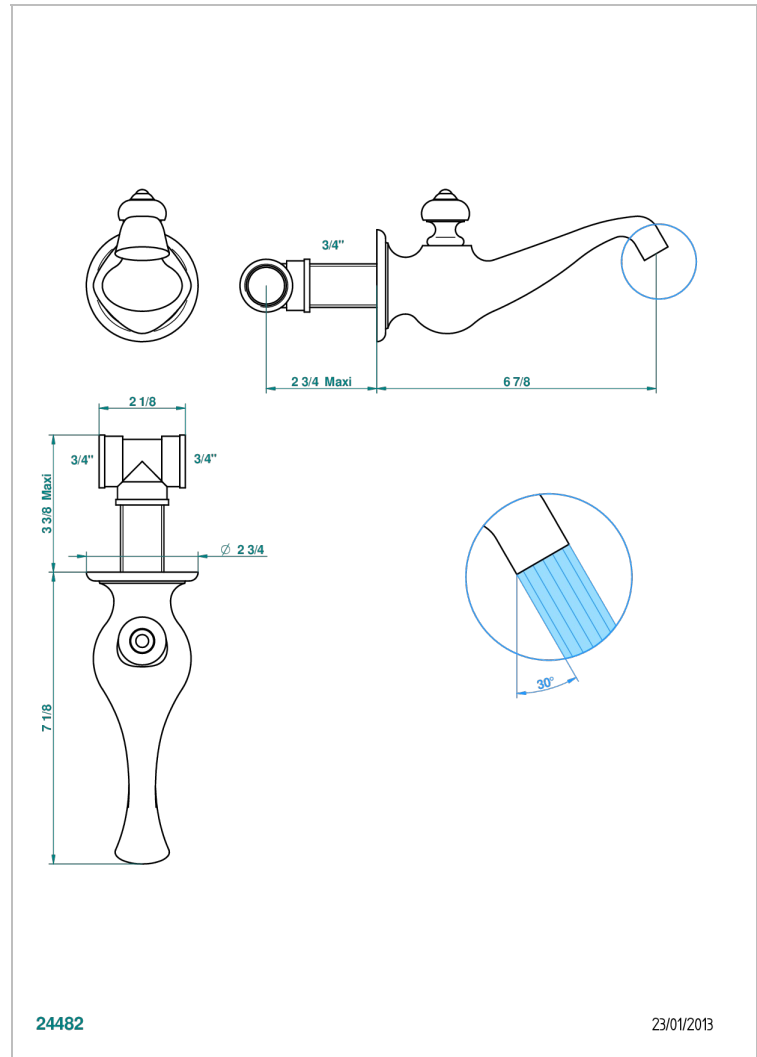

BROADWAY WITH LEVER

A04-22G

Wall mounted bath spout, goliath

THG[®]
PARIS

CHARACTERISTIC

- Broadway with Lever
- Wall mounted bath spout, goliath

AVAILABLE FINITIONS

Antique nickel - H28
Black ceram - D30
Blush PVD - H62
Brass color PVD - H49
Brown bronze color PVD - F33
Gold color PVD - H52