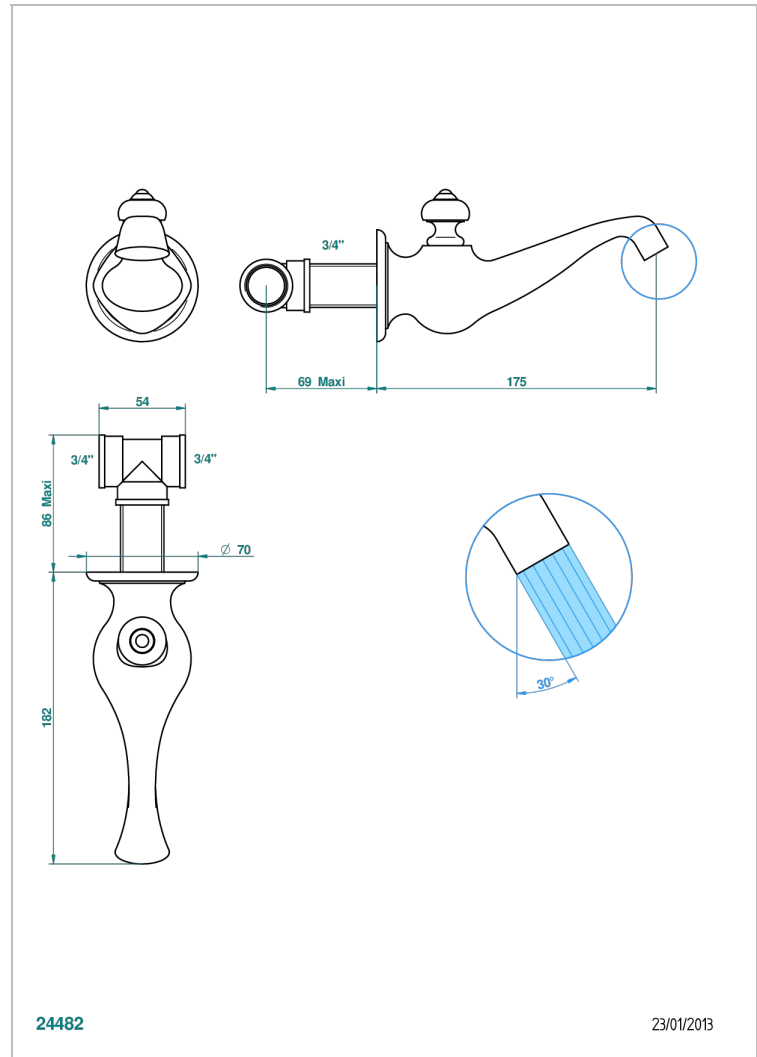

# BROADWAY WITH LEVER

A04-22G

Wall mounted bath spout, goliath

THG<sup>®</sup>  
PARIS

## CHARACTERISTIC

- Broadway with Lever
- Wall mounted bath spout, goliath

## AVAILABLE FINITIONS

Antique nickel - H28  
Black ceram - D30  
Blush PVD - H62  
Brass color PVD - H49  
Brown bronze color PVD - F33  
Gold color PVD - H52

Graphite PVD - H64  
Lacquered light bronze - D01  
Matt Umber PVD - H67  
Matt blush PVD - H60  
Matt brass color PVD - H50  
Matt brown bronze color PVD - F34