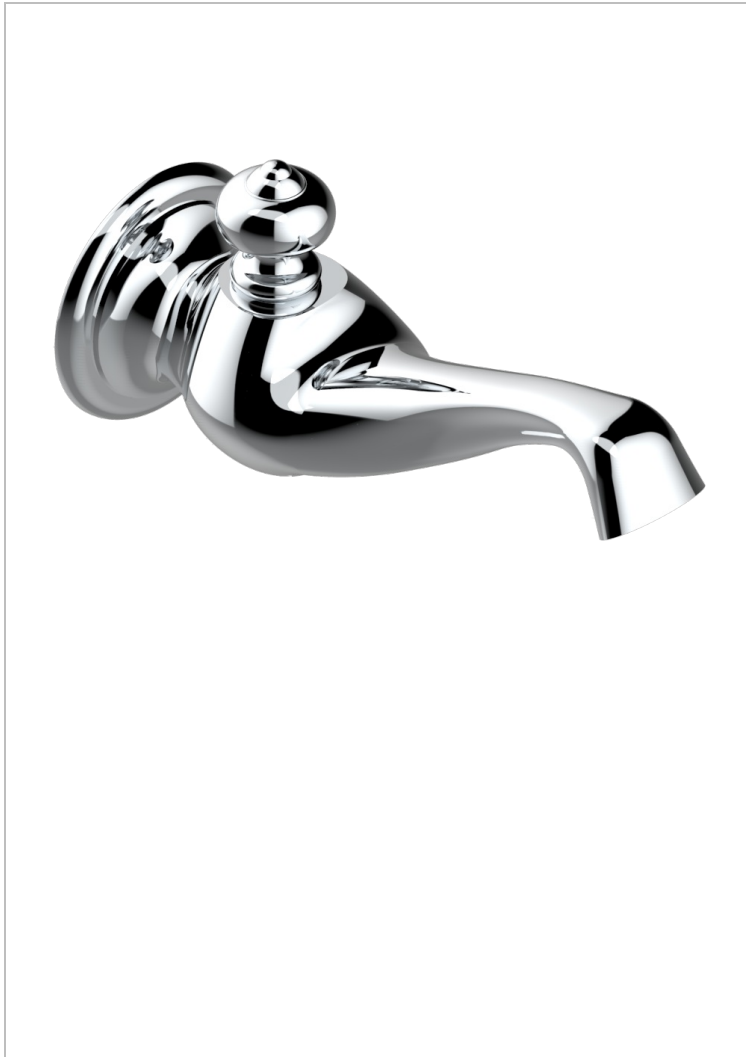

# BROADWAY WITH LEVER

A04-22G

Wall mounted bath spout, goliath

THG<sup>®</sup>  
PARIS

## CHARACTERISTIC

- Broadway with Lever
- Wall mounted bath spout, goliath

## AVAILABLE FINITIONS

Antique nickel - H28  
Black ceram - D30  
Blush PVD - H62  
Brass color PVD - H49  
Brown bronze color PVD - F33  
Gold color PVD - H52

Graphite PVD - H64  
Lacquered light bronze - D01  
Matt Umber PVD - H67  
Matt blush PVD - H60  
Matt brass color PVD - H50  
Matt brown bronze color PVD - F34