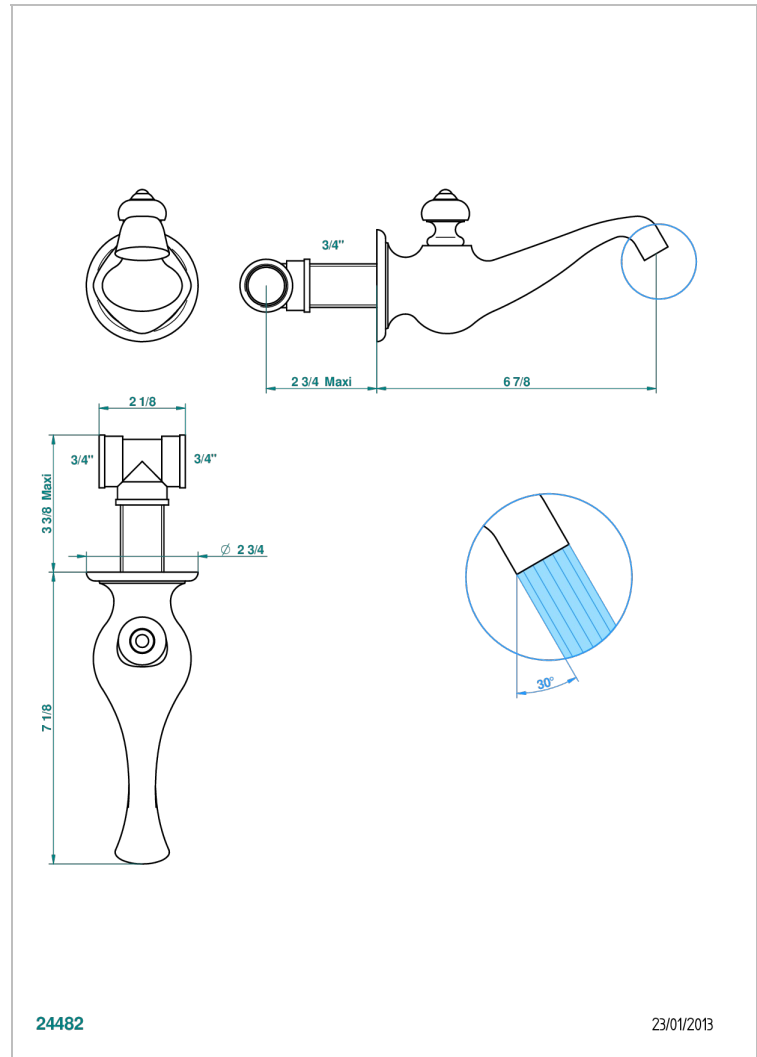

# BROADWAY WITH LEVER

A04-22G

Wall mounted bath spout, goliath

THG<sup>®</sup>  
PARIS

## CHARACTERISTIC

- Broadway with Lever
- Wall mounted bath spout, goliath