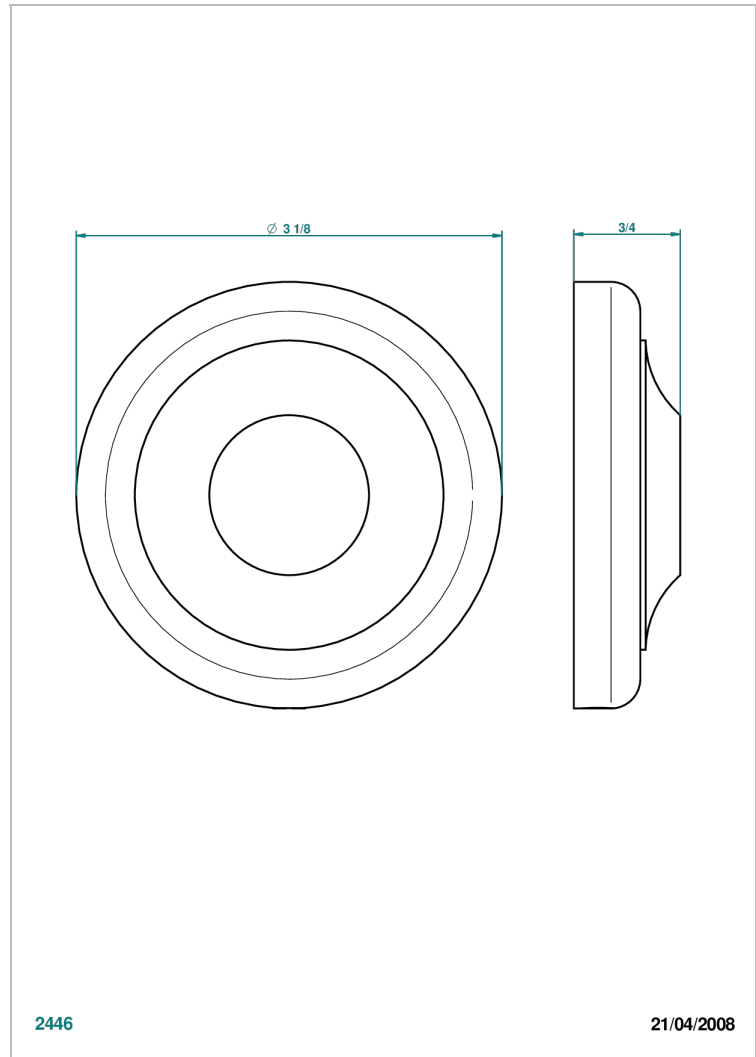

CHARLESTON WITH LEVER HANDLES

G75-301

Control knob for pop up waste

CHARACTERISTIC

- Charleston with lever handles
- Control knob for pop up waste

AVAILABLE FINITIONS

Black ceram - D30
Blush PVD - H62
Brass color PVD - H49
Brown bronze color PVD - F33
Chrome polished - A02
Chrome polished / gold polished - G02