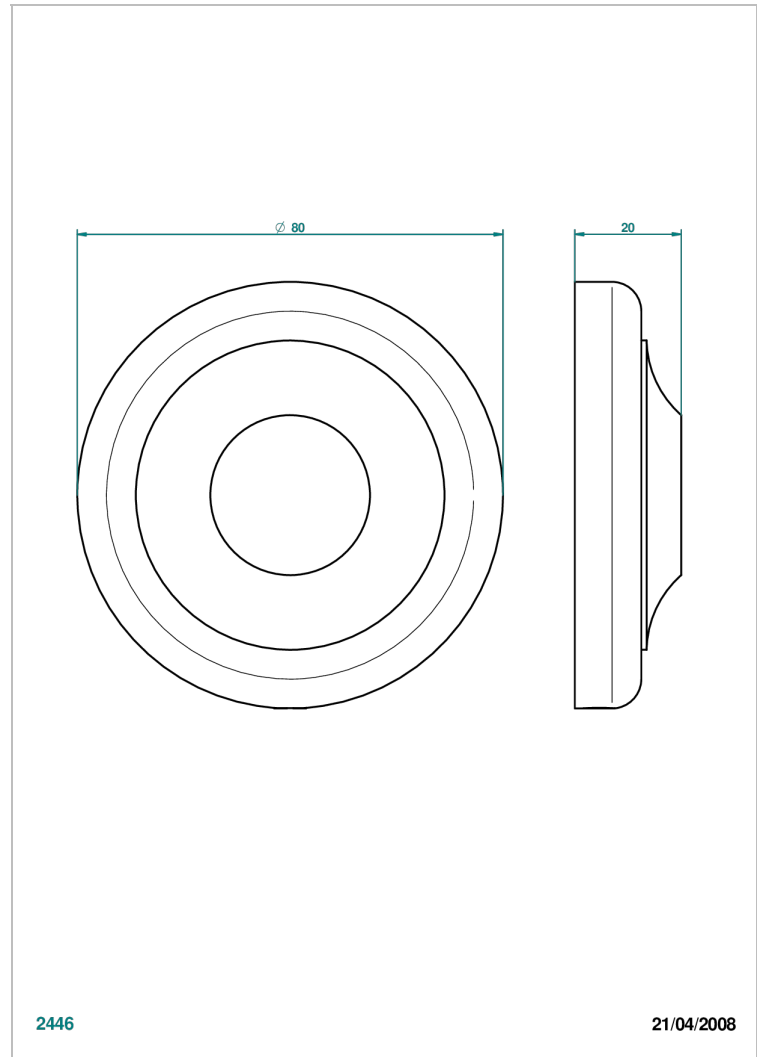

# CHARLESTON WITH LEVER

G75-301

Control knob for pop up waste

## CHARACTERISTIC

- Charleston with lever
- Control knob for pop up waste