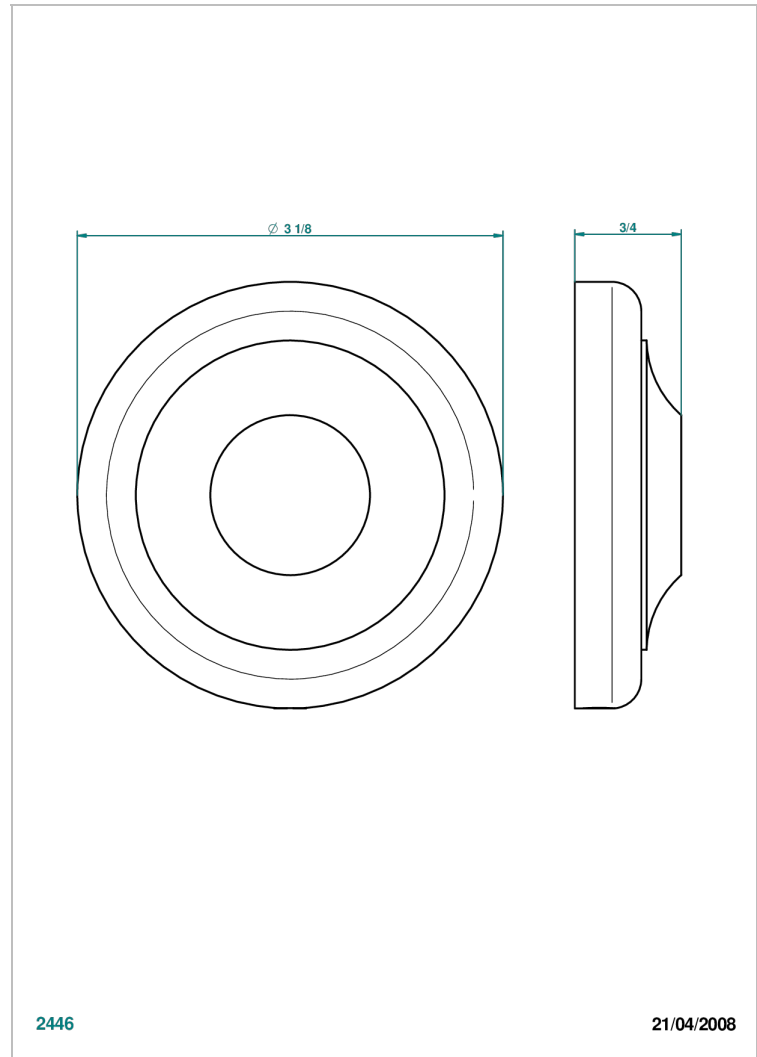

# CHARLESTON WITH LEVER

G75-301

Control knob for pop up waste

## CHARACTERISTIC

- Charleston with lever
- Control knob for pop up waste