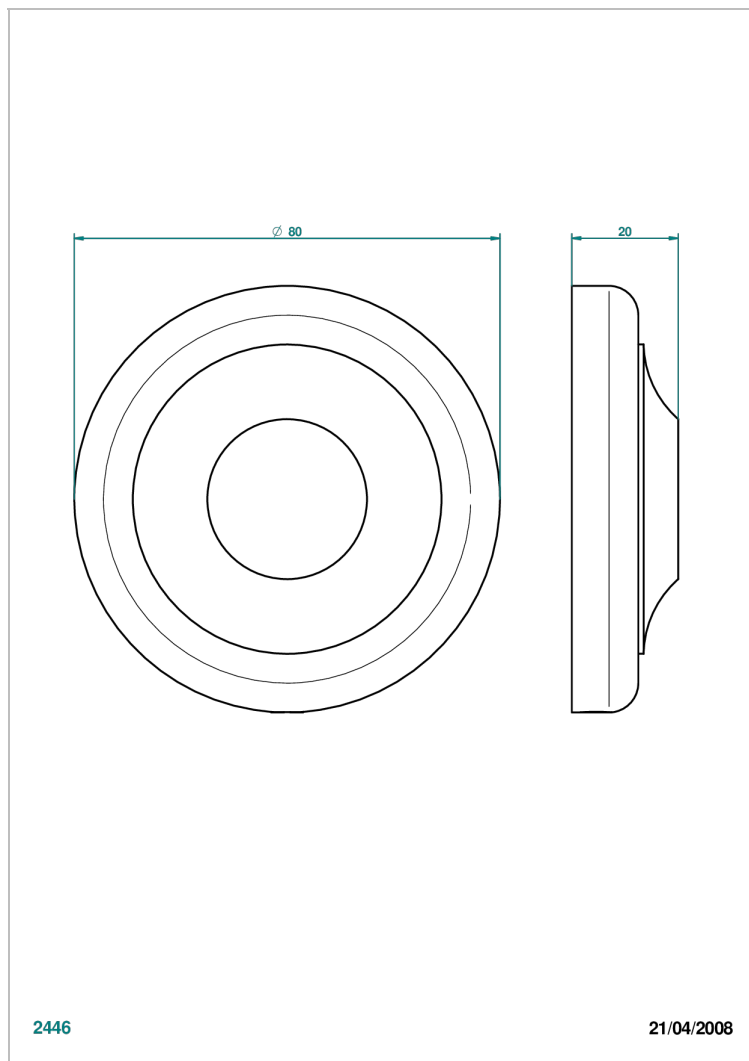

# CHARLESTON WITH SMOOTH METAL LEVER HANDLES

G3N-301

Control knob for pop up waste

## CHARACTERISTIC

- Charleston with smooth metal lever handles
- Control knob for pop up waste