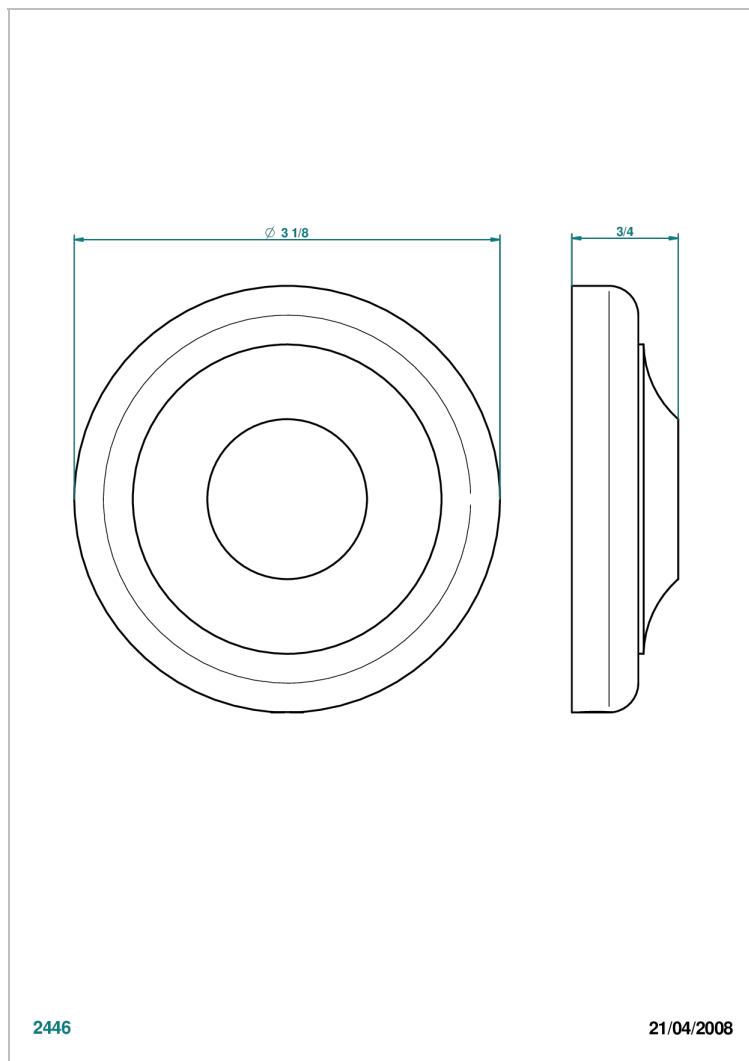

CHARLESTON WITH SMOOTH METAL LEVER HANDLES

G3N-301

Control knob for pop up waste

CHARACTERISTIC

- Charleston with smooth metal lever handles
- Control knob for pop up waste

AVAILABLE FINITIONS

Black ceram - D30