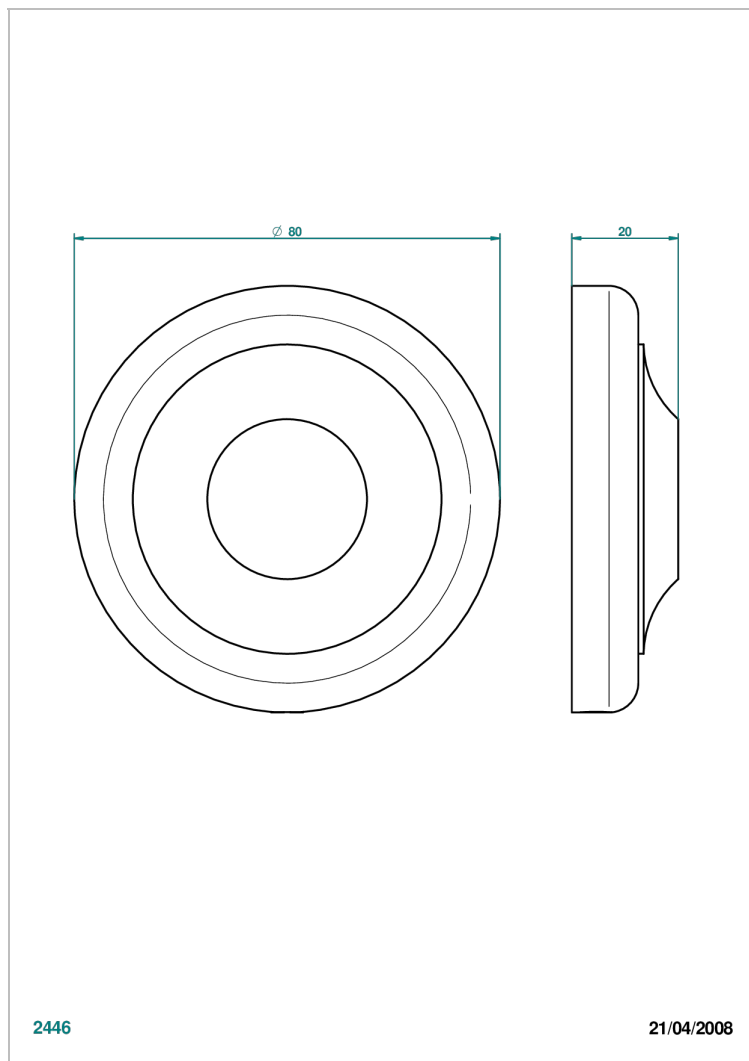

# 1900 WITH SMOOTH METAL LEVER HANDLES

G3M-301

Control knob for pop up waste

## CHARACTERISTIC

- 1900 with smooth metal lever handles
- Control knob for pop up waste