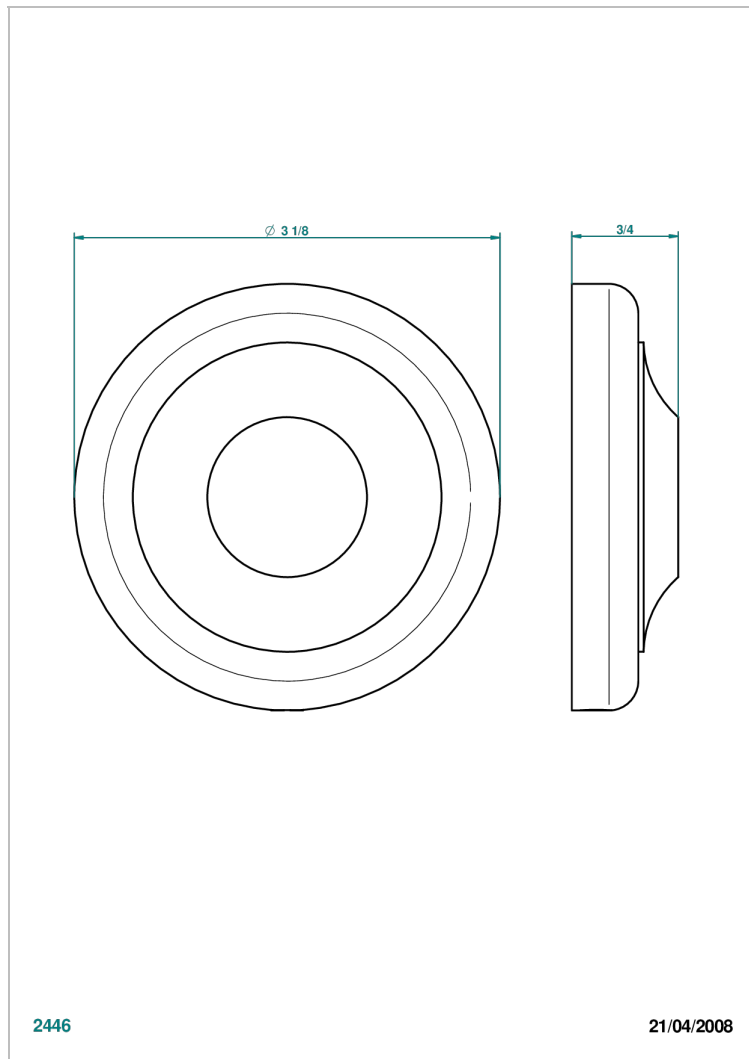

# 1900 WITH SMOOTH METAL LEVER HANDLES

G3M-301

Control knob for pop up waste

2446

21/04/2008

## CHARACTERISTIC

- 1900 with smooth metal lever handles
- Control knob for pop up waste