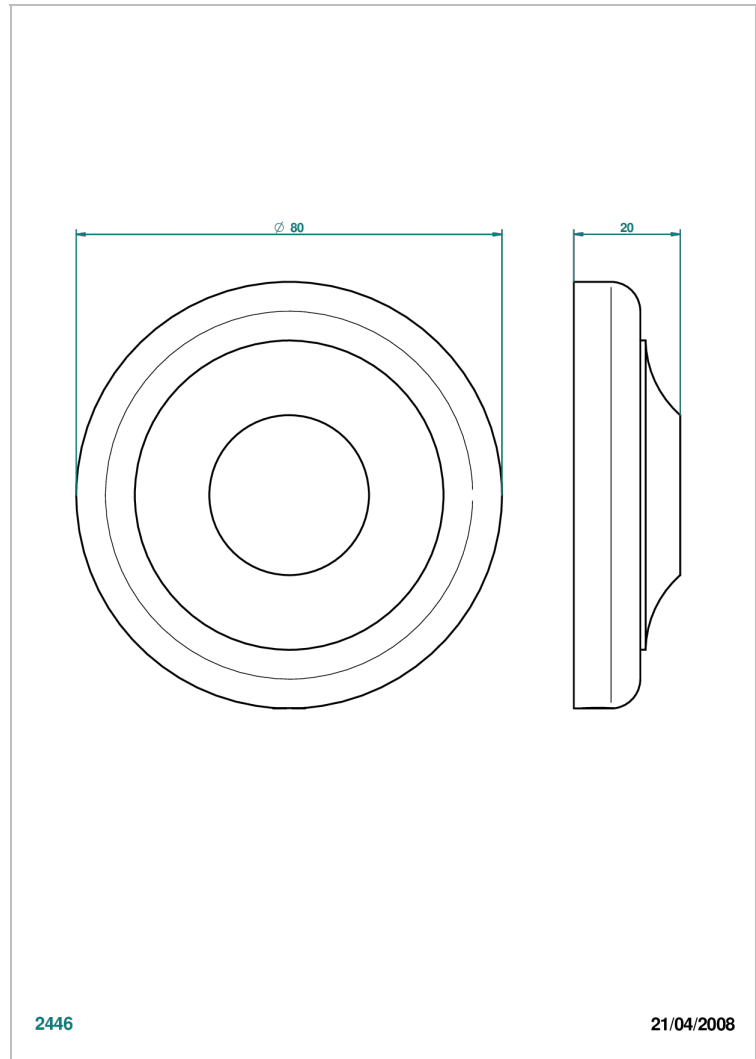

# 1900 WITH LEVER HANDLES

G28-301

Control knob for pop up waste

## CHARACTERISTIC

- 1900 with lever handles
- Control knob for pop up waste