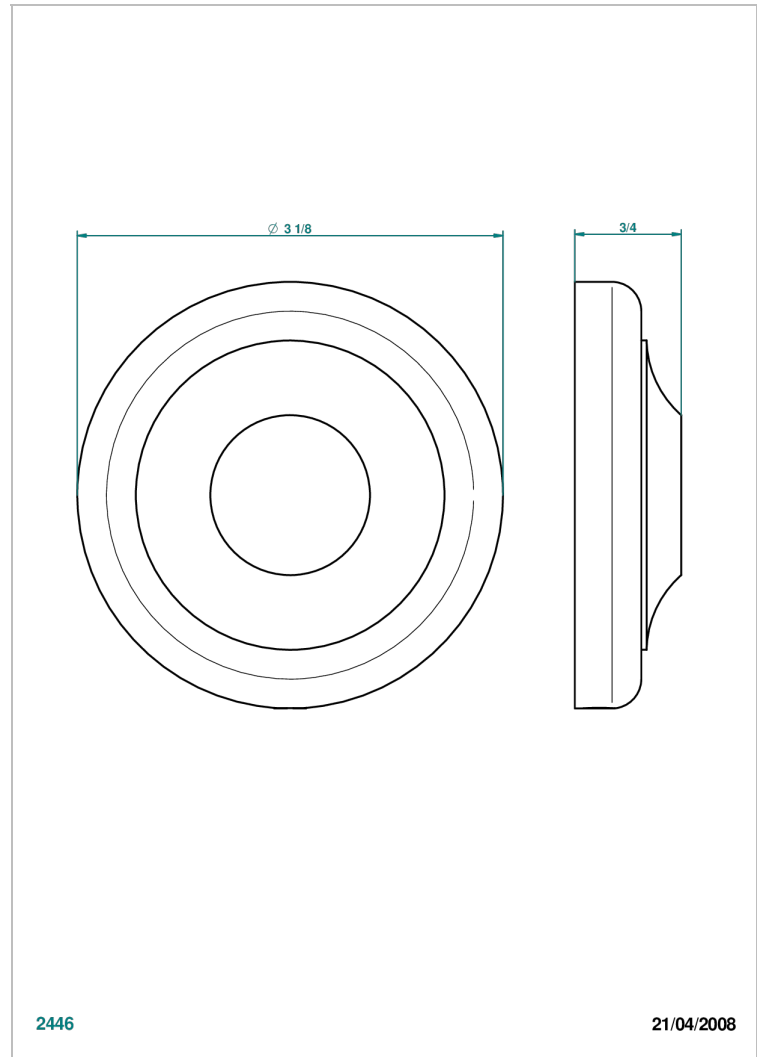

1900 WITH LEVER HANDLES

G28-301

Control knob for pop up waste

CHARACTERISTIC

- 1900 with lever handles
- Control knob for pop up waste

AVAILABLE FINITIONS

Black ceram - D30
Blush PVD - H62
Brass color PVD - H49
Brown bronze color PVD - F33
Chrome polished - A02
Chrome polished / gold polished - G02