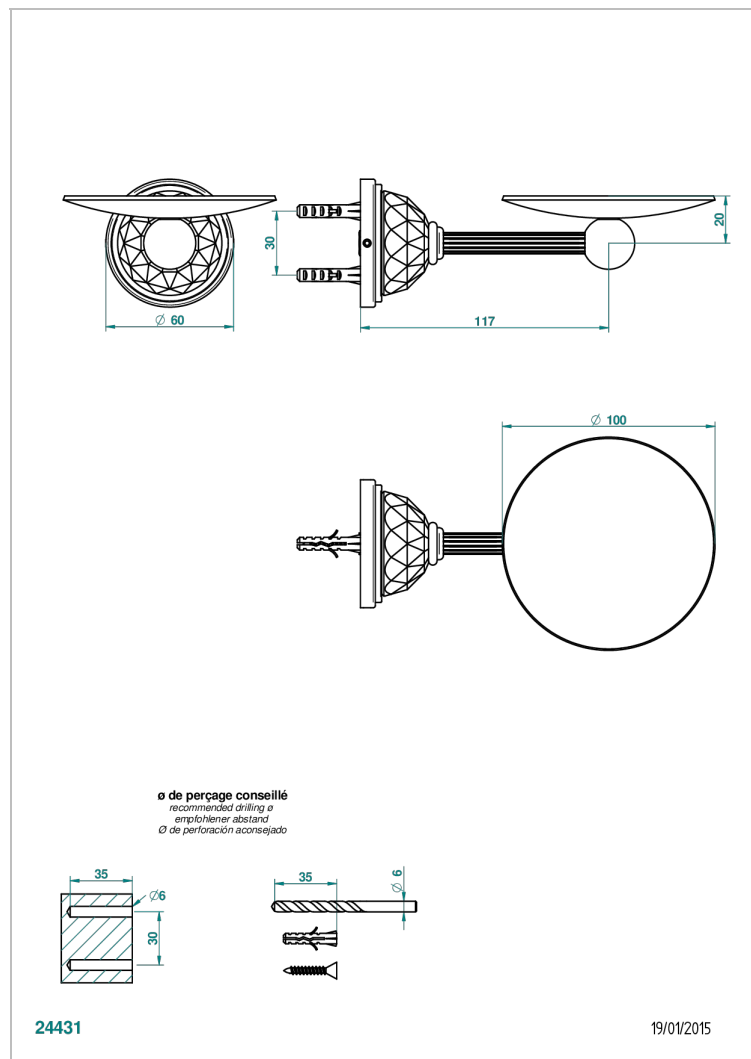

MANDARINE CRISTALLIA DIAMANT

U1K-546

Soap dish, wall mounted, 4" diameter

CHARACTERISTIC

- Mandarine Cristallia Diamant
- Soap dish, wall mounted, 4" diameter

AVAILABLE FINITIONS

Black ceram - D30
Blush PVD - H62
Brass color PVD - H49
Brown bronze color PVD - F33
Chrome polished - A02
Chrome polished / gold polished - G02