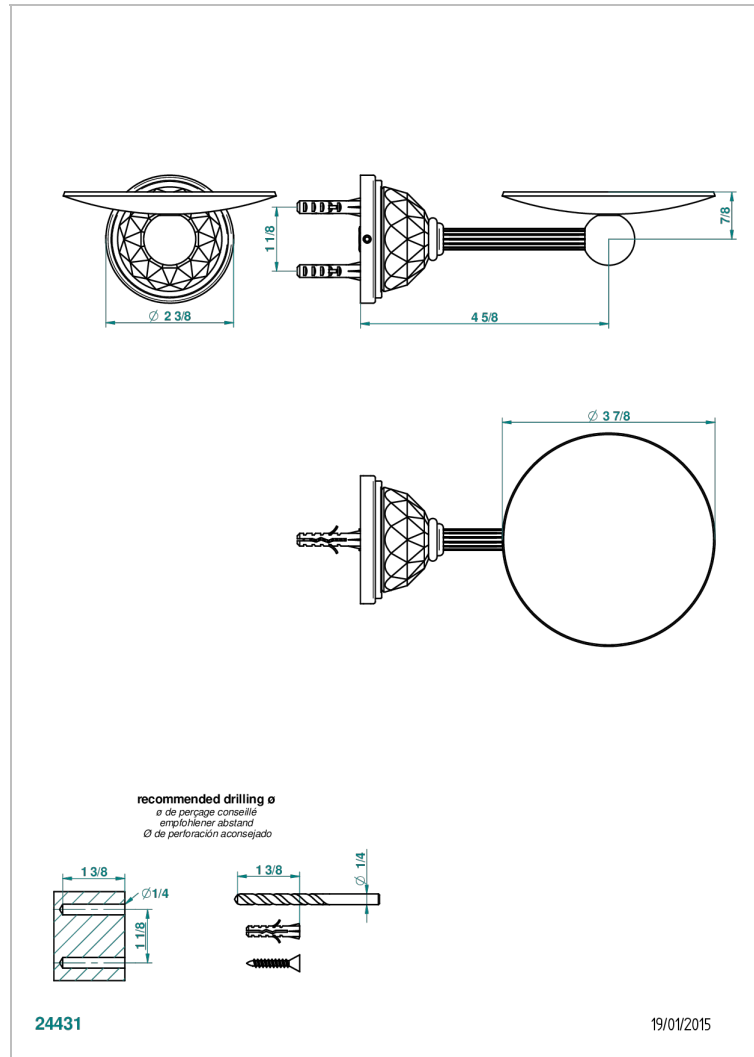

MANDARINE CRISTALLIA DIAMANT

U1K-546

Soap dish, wall mounted, 4" diameter

CHARACTERISTIC

- Mandarine Cristallia Diamant
- Soap dish, wall mounted, 4" diameter

AVAILABLE FINITIONS

Black ceram - D30
Blush PVD - H62
Brass color PVD - H49
Brown bronze color PVD - F33
Chrome polished - A02
Chrome polished / gold polished - G02