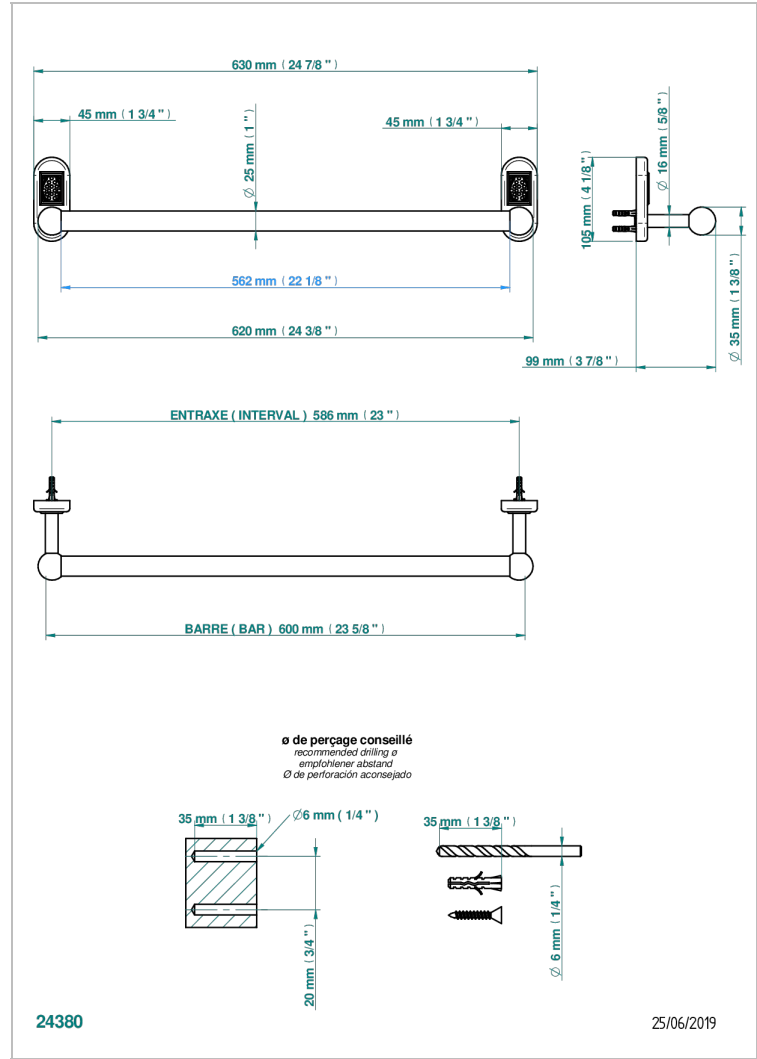

VENICE

A2E-526/60

Towel bar, 24" long

CHARACTERISTIC

- Venice
- Towel bar, 24" long

AVAILABLE FINITIONS

Black ceram - D30
Blush PVD - H62
Brass color PVD - H49
Brown bronze color PVD - F33
Chrome polished - A02
Chrome polished / gold polished - G02