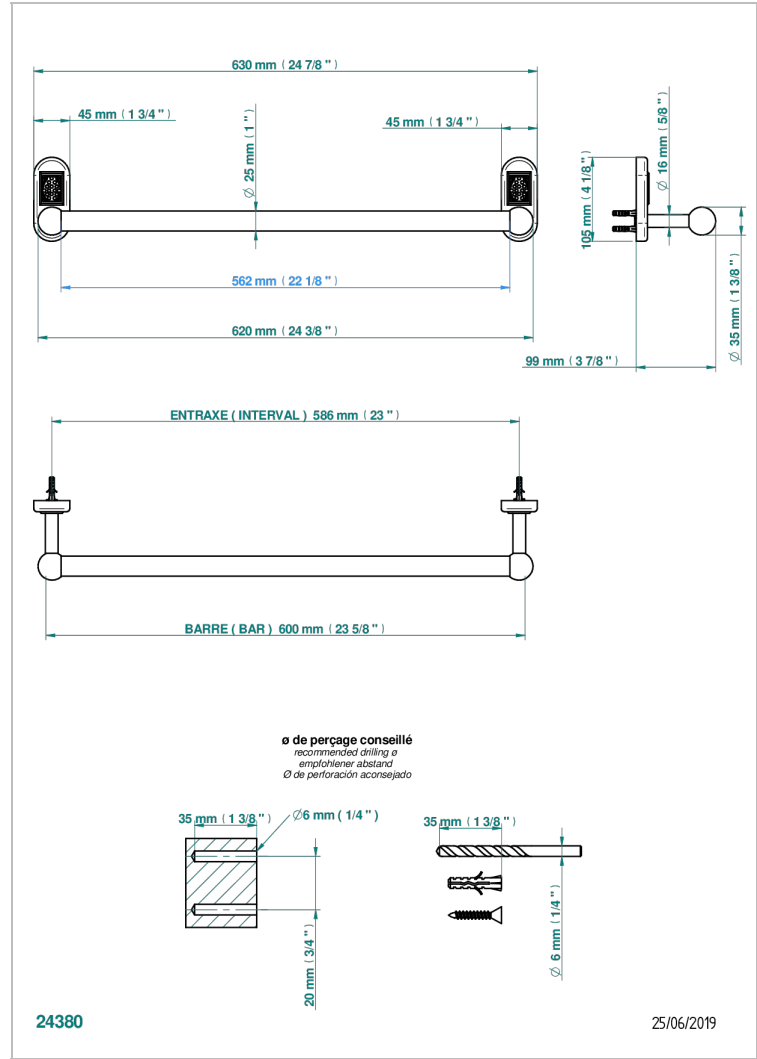

VENICE

A2E-526/60

Bath towel holder, length: 600 mm

CHARACTERISTIC

- Venice
- Bath towel holder, length: 600 mm

AVAILABLE FINITIONS

Antique nickel - H28
Black ceram - D30
Blush PVD - H62
Brass color PVD - H49
Brown bronze color PVD - F33
Gold color PVD - H52