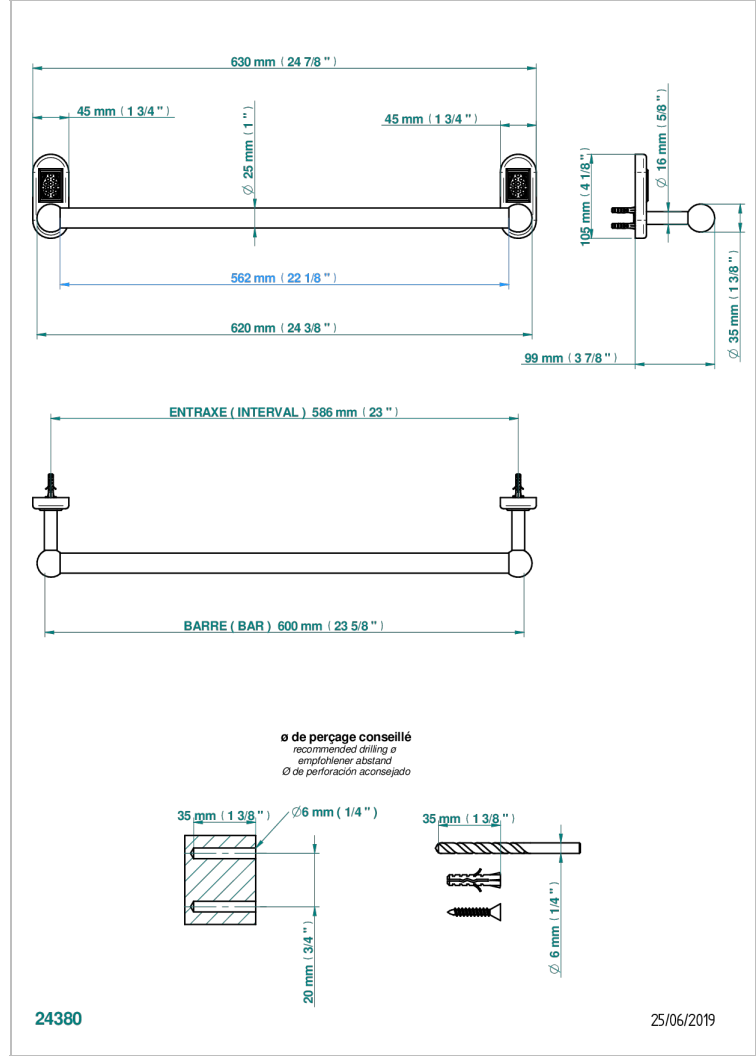

# VENICE

A2E-526/60

Bath towel holder, length: 600 mm

## CHARACTERISTIC

- Venice
- Bath towel holder, length: 600 mm