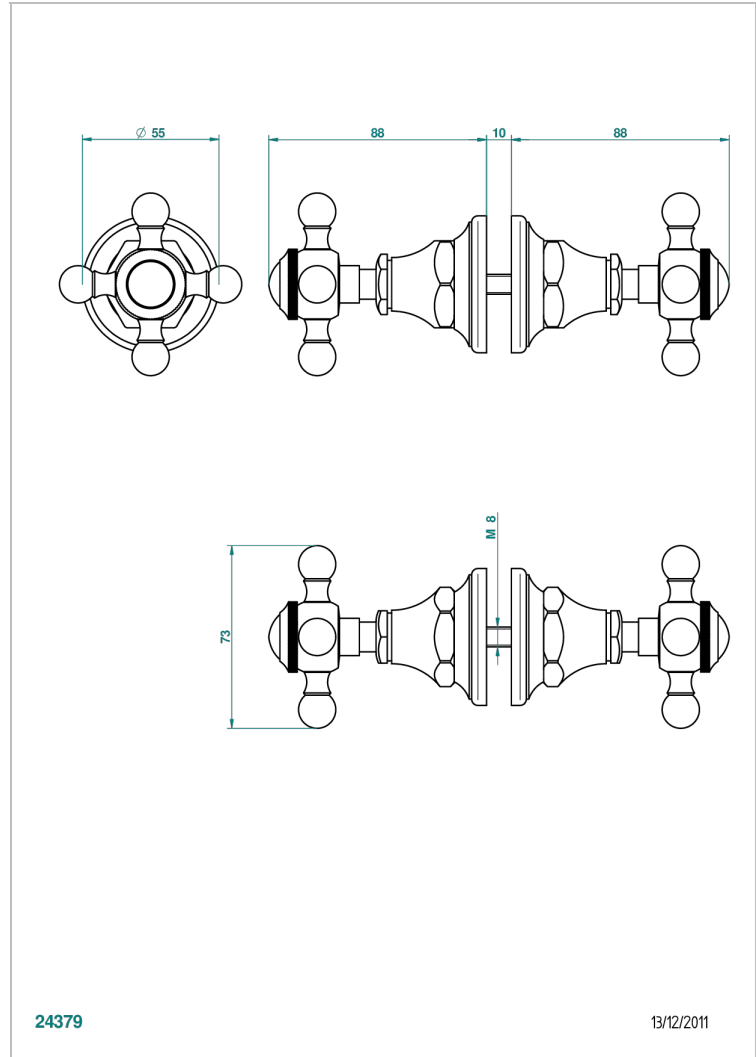

# 1900

G25-638V

Pair of large knobs

24379

13/12/2011

## CHARACTERISTIC

- 1900
- Pair of large knobs