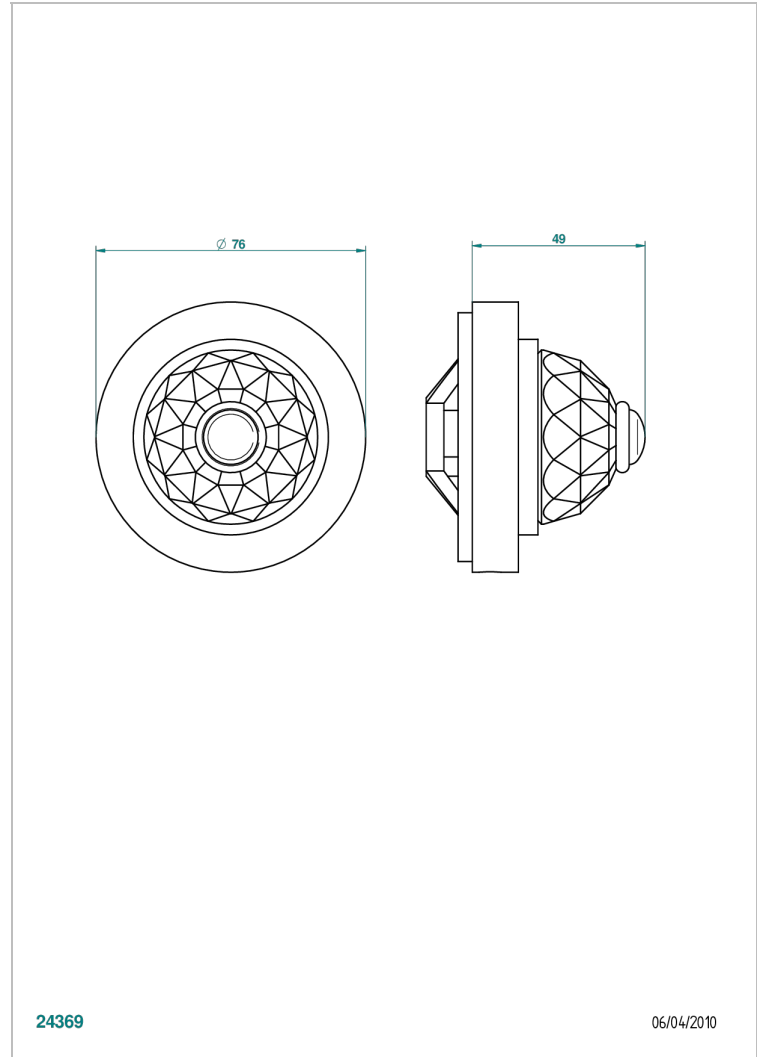

DUOMO CRYSTAL

U4F-301GEBUS

Control knob for Geberit waste overflow

24369

06/04/2010

CHARACTERISTIC

- Duomo Crystal
- Control knob for Geberit waste overflow

AVAILABLE FINITIONS