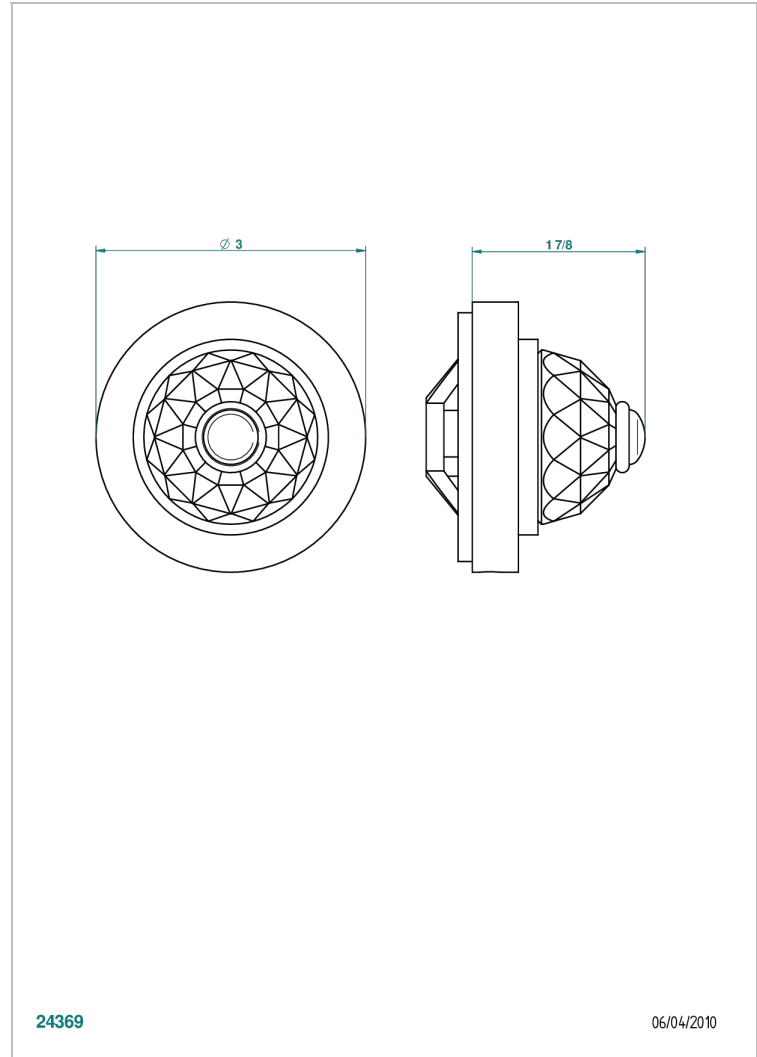

DUOMO CRYSTAL

U4F-301GEBUS

Control knob for Geberit waste overflow

24369

06/04/2010

CHARACTERISTIC

- Duomo Crystal
- Control knob for Geberit waste overflow

AVAILABLE FINITIONS