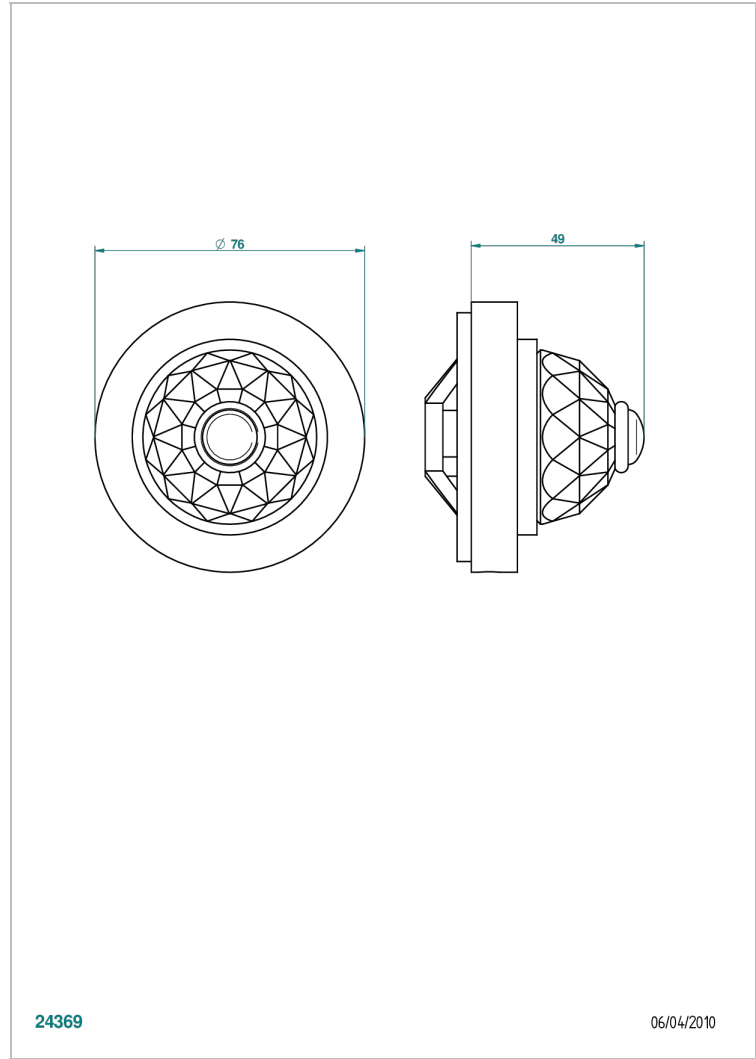

MANDARINE CRISTALLIA DIAMANT

U1K-301GEBUS

Control knob for Geberit waste overflow

THG[®]
PARIS

24369

06/04/2010

CHARACTERISTIC

- Mandarin Cristallia Diamant
- Control knob for Geberit waste overflow