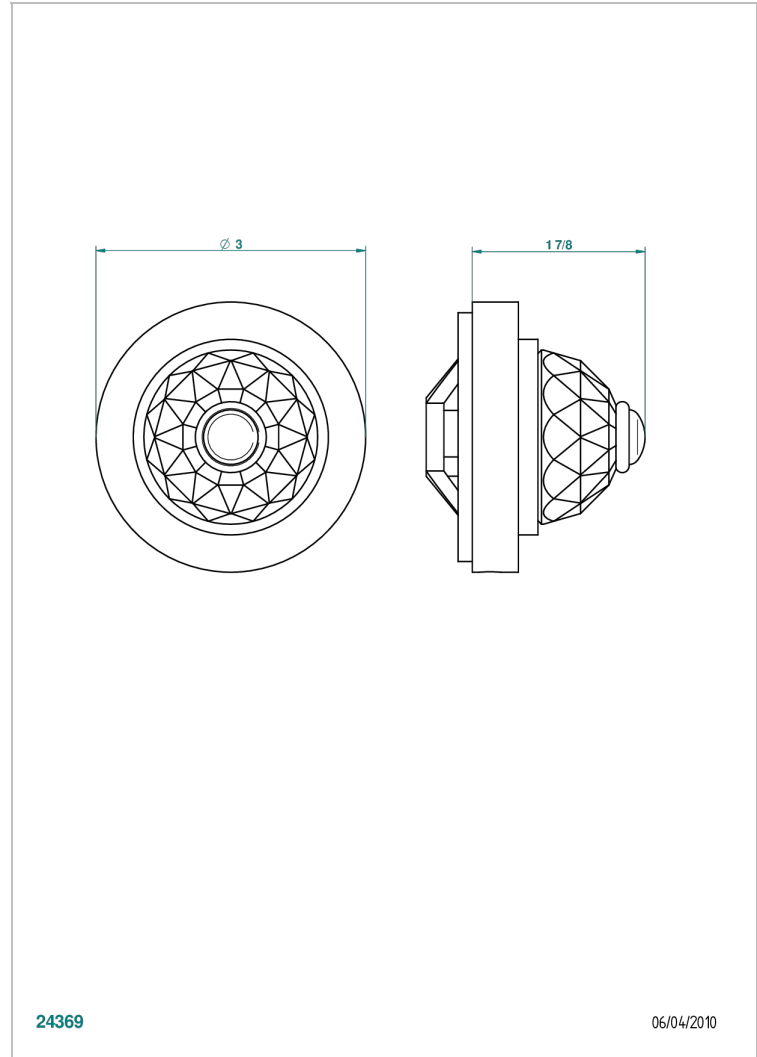

MANDARINE CRISTALLIA DIAMANT

U1K-301GEBUS

Control knob for Geberit waste overflow

THG[®]
PARIS

24369

06/04/2010

CHARACTERISTIC

- Mandarine Cristallia Diamant
- Control knob for Geberit waste overflow