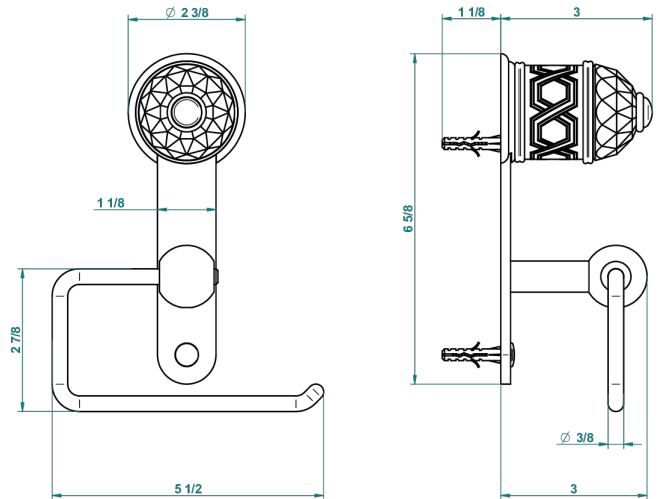

DUOMO CRYSTAL

U4F-538A

Toilet paper holder, single mount without cover

24362

29/03/2017

CHARACTERISTIC

- Duomo Crystal
- Toilet paper holder, single mount without cover

AVAILABLE FINITIONS

Black ceram - D30
Blush PVD - H62
Brass color PVD - H49
Brown bronze color PVD - F33
Chrome polished - A02
Chrome polished / gold polished - G02

Copper antique matt, coated - H07
Gold color PVD - H52
Gold mat - F07
Gold polished - F01
Graphite PVD - H64
Light coated bronze - D01

Matt Umber PVD - H67
Matt blush PVD - H60
Matt brass color PVD - H50
Matt brown bronze color PVD - F34
Matt chrome (American satin) - C02
Matt gold color PVD - H53

Matt graphite PVD - H65
Matt nickel (American satin) - C01
Matt nickel color PVD - H56
Nickel antique / Sovereign - H28
Nickel color PVD - H55
Nickel polished - B01

Soft gold - F30
Soft matt gold - F31
Umber PVD - H66