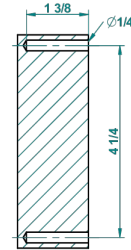

DUOMO CRYSTAL

U4F-538A

Toilet paper holder, single mount without cover

24362

29/03/2017

CHARACTERISTIC

- Duomo Crystal
- Toilet paper holder, single mount without cover

AVAILABLE FINITIONS

Black ceram - D30
Blush PVD - H62
Brass color PVD - H49
Brown bronze color PVD - F33
Chrome polished - A02
Chrome polished / gold polished - G02

Copper antique matt, coated - H07
Gold color PVD - H52
Gold mat - F07
Gold polished - F01
Graphite PVD - H64
Light coated bronze - D01

Matt Umber PVD - H67
Matt blush PVD - H60
Matt brass color PVD - H50
Matt brown bronze color PVD - F34
Matt chrome (American satin) - C02
Matt gold color PVD - H53

Matt graphite PVD - H65
Matt nickel (American satin) - C01
Matt nickel color PVD - H56
Nickel antique / Sovereign - H28
Nickel color PVD - H55
Nickel polished - B01

Soft gold - F30
Soft matt gold - F31
Umber PVD - H66