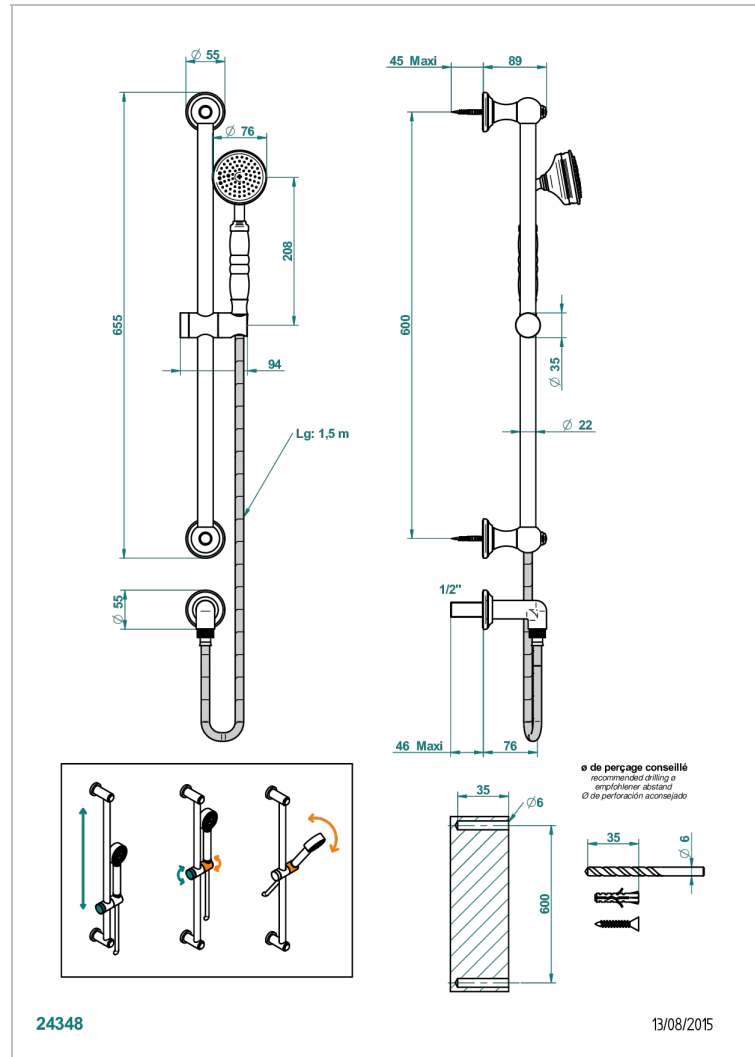

# BROADWAY WITH LEVER

A04-58

Wall mounted stylised handshower, sidebar, hose, hook and elbow

## CHARACTERISTIC

- Broadway with Lever
- Wall mounted stylised handshower, sidebar, hose, hook and elbow

## TECHNICAL SPECS

- Recommandé : 3 bars (max. 5 bars) - Advised : 43,5 psi (max. 72 psi)
- 9,5 l/min à 3 bars (2.5 gpm at 43.5 psi)