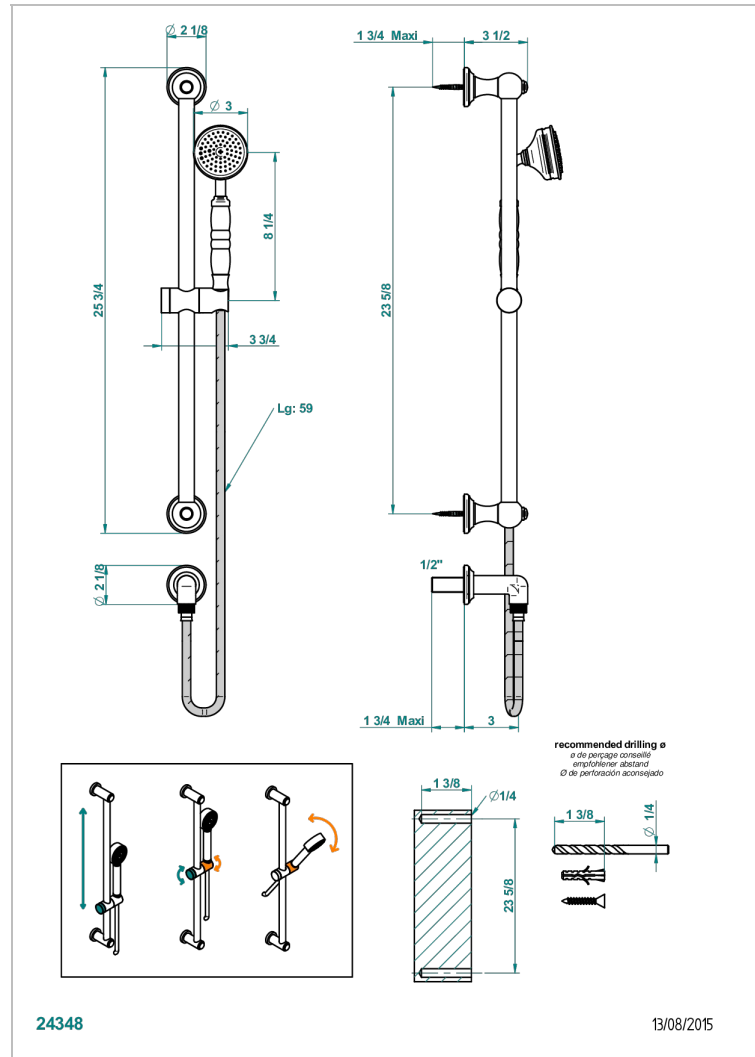

BROADWAY WITH LEVER

A04-58

Wall mounted stylised handshower, sidebar, hose, hook and elbow

CHARACTERISTIC

- Broadway with Lever
- Wall mounted stylised handshower, sidebar, hose, hook and elbow

TECHNICAL SPECS

- Recommandé : 3 bars (max. 5 bars) - Advised : 43,5 psi (max. 72 psi)
- 9,5 l/min à 3 bars (2.5 gpm at 43.5 psi)

AVAILABLE FINITIONS

Antique nickel - H28
Black ceram - D30
Blush PVD - H62
Brass color PVD - H49
Brown bronze color PVD - F33
Gold color PVD - H52