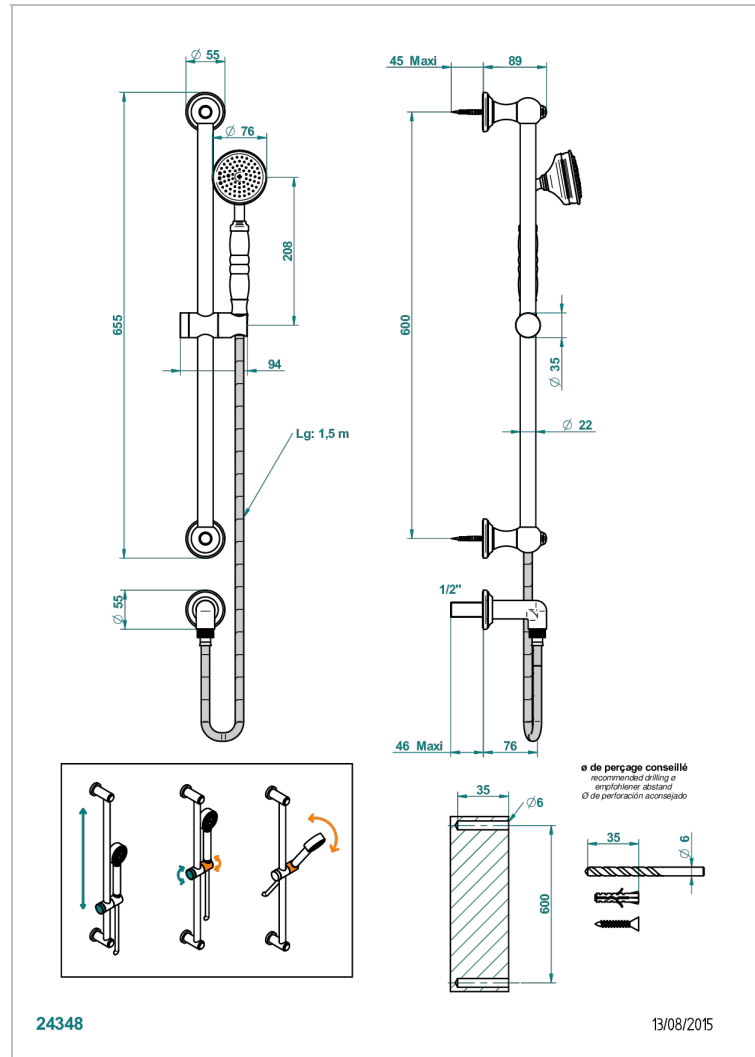

BROADWAY WITH LEVER

A04-58

Wall mounted stylised handshower, sidebar, hose, hook and elbow

CHARACTERISTIC

- Broadway with Lever
- Wall mounted stylised handshower, sidebar, hose, hook and elbow

TECHNICAL SPECS

- Recommandé : 3 bars (max. 5 bars) - Advised : 43,5 psi (max. 72 psi)
- 9,5 l/min à 3 bars (2.5 gpm at 43.5 psi)

AVAILABLE FINITIONS

Antique nickel - H28
Black ceram - D30
Blush PVD - H62
Brass color PVD - H49
Brown bronze color PVD - F33
Gold color PVD - H52