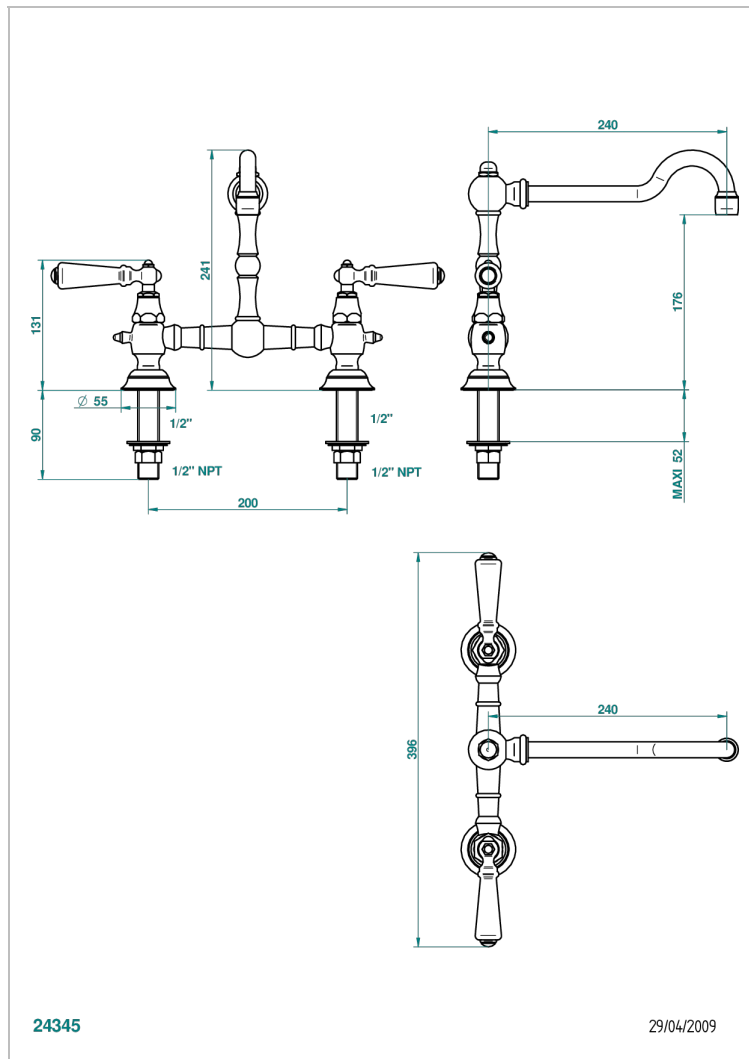

1900 WITH LEVER HANDLES

G28-159/US

Exposed lavatory or kitchen faucet 8" ctc, 2-hole, less drain

24345

29/04/2009

CHARACTERISTIC

- 1900 with lever handles
- Exposed lavatory or kitchen faucet 8" ctc, 2-hole, less drain

TECHNICAL SPECS

- Recommandé : 3 bars (max. 5 bars) - Advised : 43,5 psi (max. 72 psi)
- 8,3 l/min à 3 bars (2.2 gpm at 43.5 psi)

AVAILABLE FINITIONS

Black ceram - D30
Blush PVD - H62
Brass color PVD - H49
Brown bronze color PVD - F33
Chrome polished - A02
Chrome polished / gold polished - G02